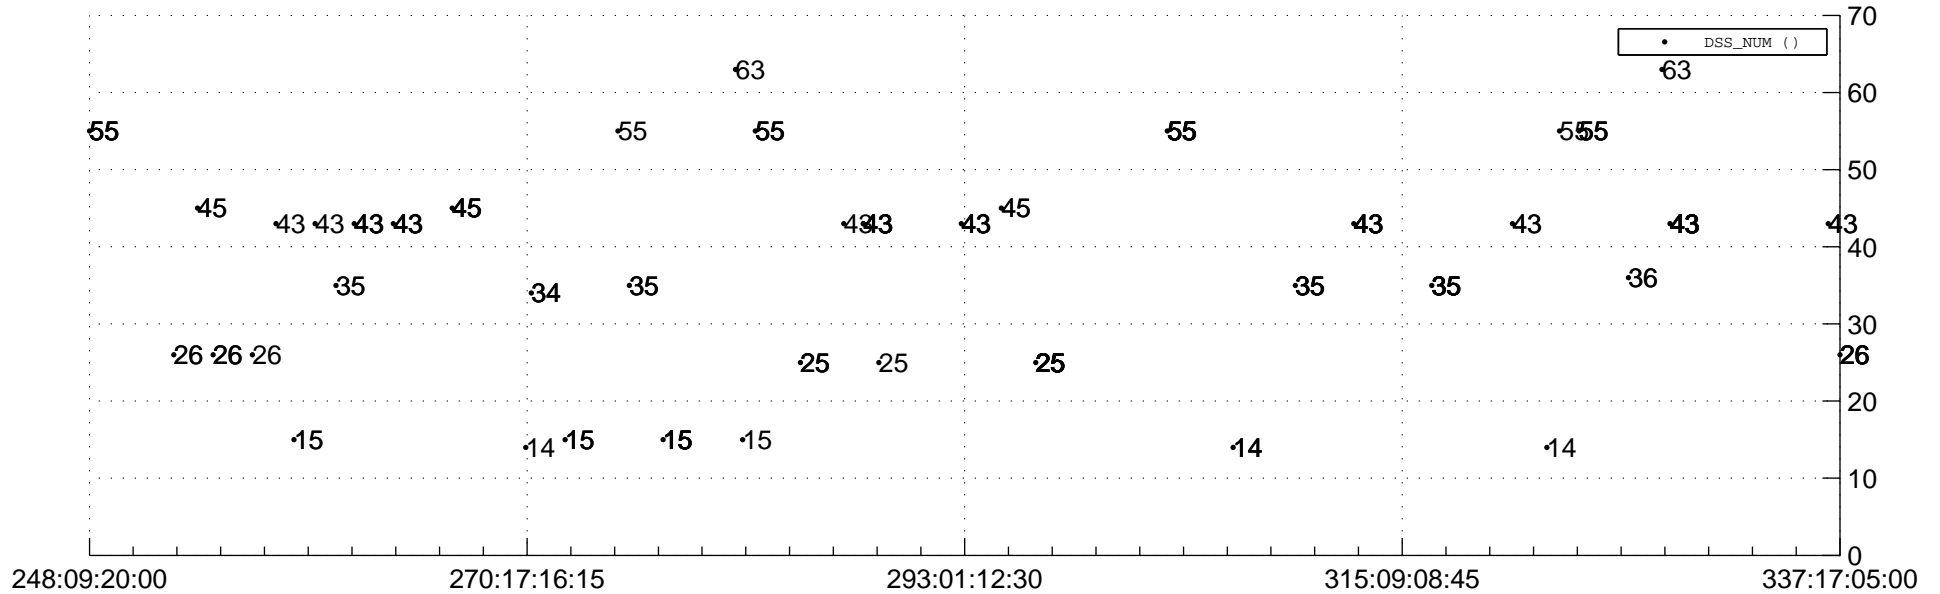

STEREO AHEAD Downlink Performance 2016:342

Number_of_Dropped_Frame

DSS_Station

Spacecraft Time (2016:248:09:20:00.000 -2016:337:17:05:00.000)

/disks/d81/project/stereo/mops/assessment/ahead/automation/output/engdump/yesterdaily/ahead_dp_2016_342.csv