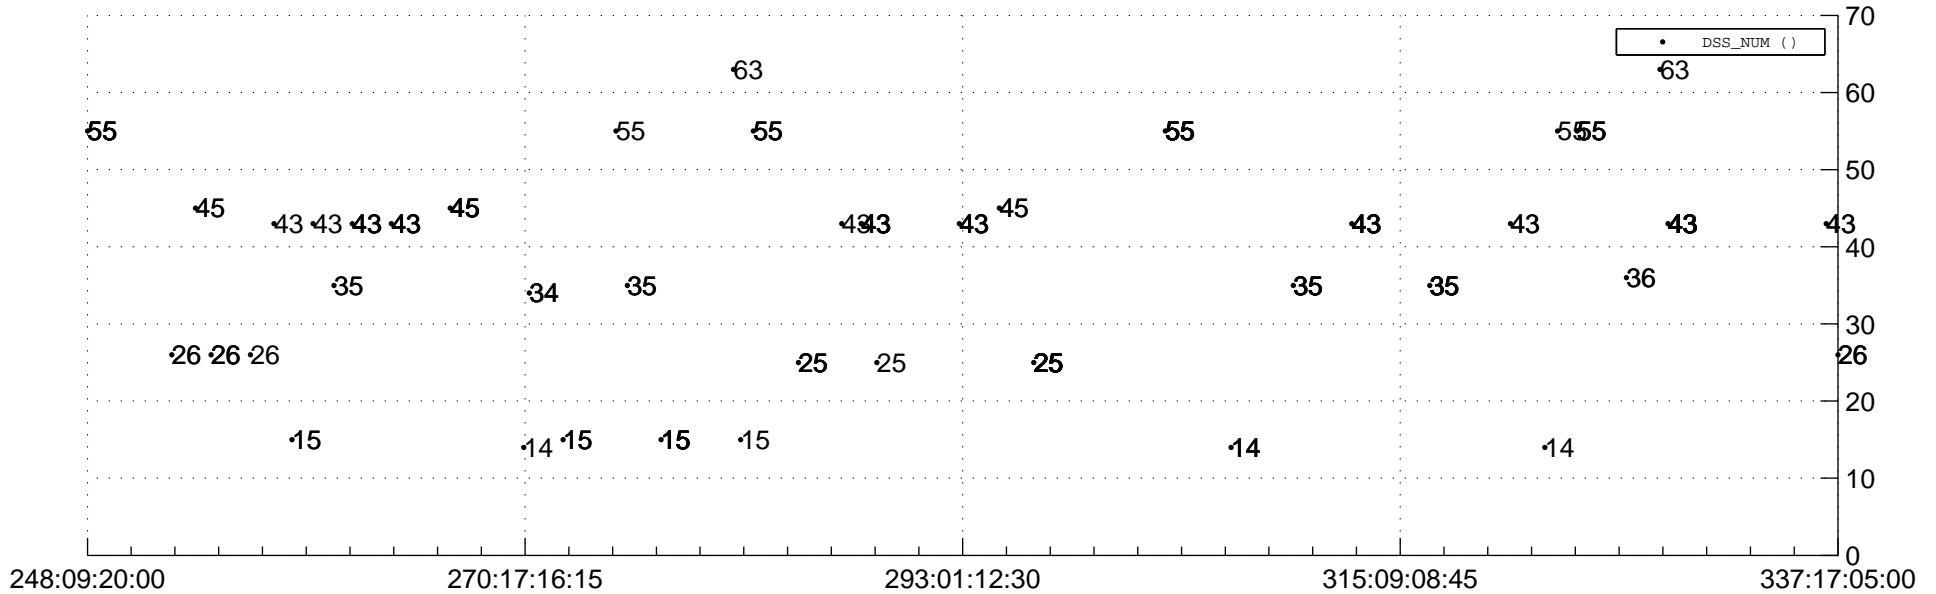

STEREO AHEAD Downlink Performance 2016:340

Number_of_Dropped_Frame

DSS_Station

Spacecraft Time (2016:248:09:20:00.000 -2016:337:17:05:00.000)

/disks/d81/project/stereo/mops/assessment/ahead/automation/output/engdump/yesterdaily/ahead_dp_2016_340.csv