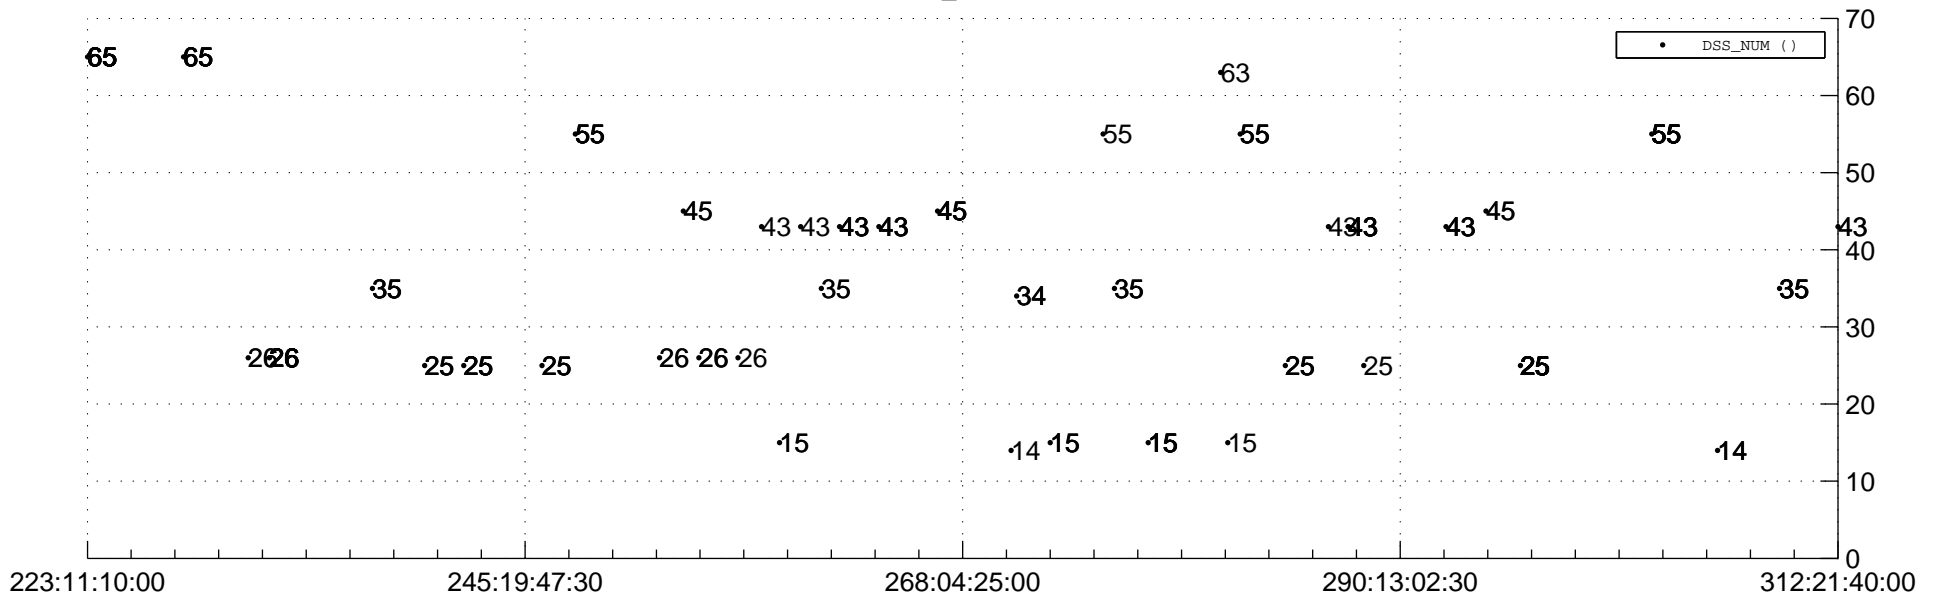

STEREO AHEAD Downlink Performance 2016:314

Number_of_Dropped_Frame

DSS_Station

Spacecraft Time (2016:223:11:10:00.000 -2016:312:21:40:00.000)

/disks/d81/project/stereo/mops/assessment/ahead/automation/output/engdump/yesterdaily/ahead_dp_2016_314.csv