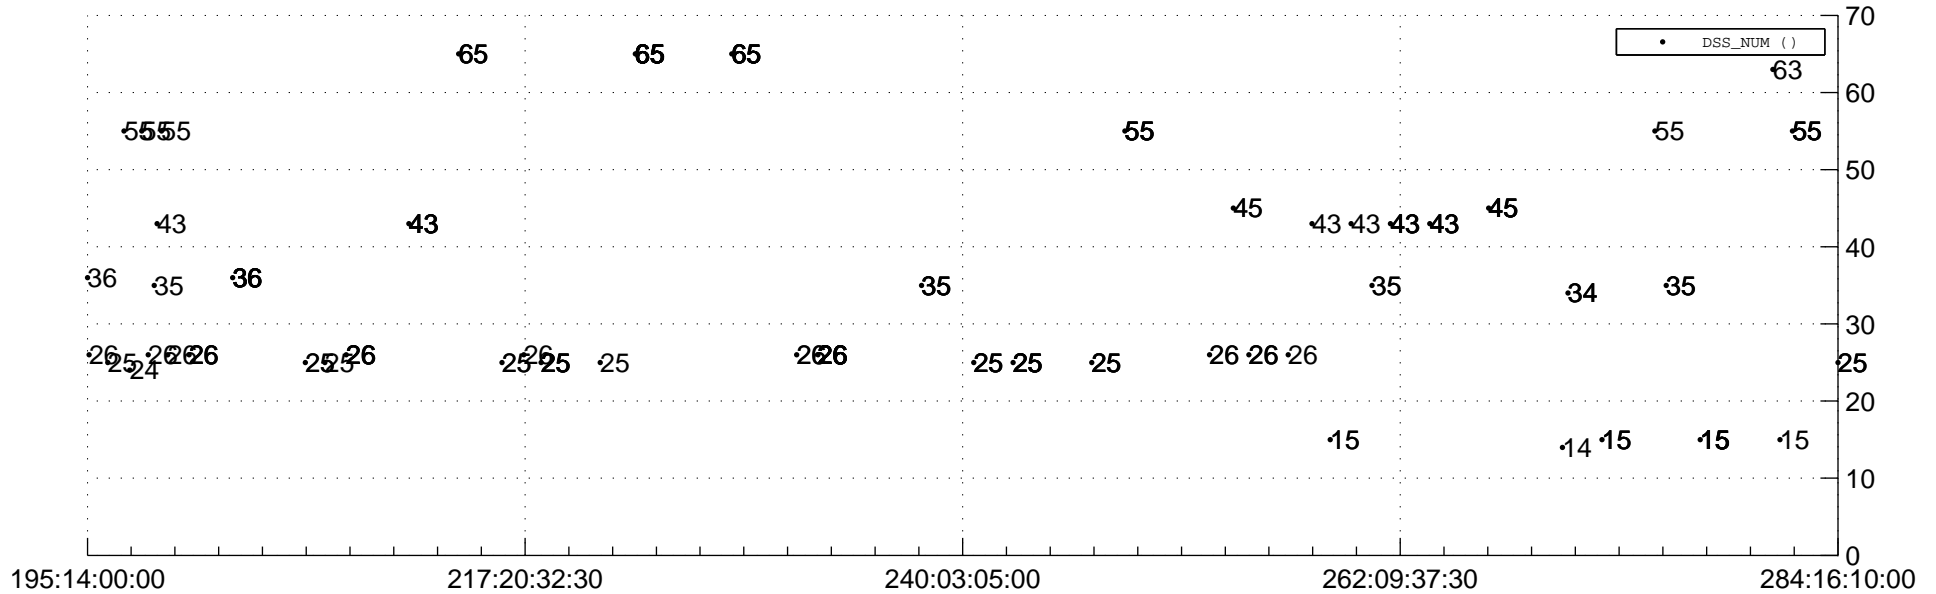

STEREO AHEAD Downlink Performance 2016:285

Number_of_Dropped_Frame

DSS_Station

Spacecraft Time (2016:195:14:00:00.000 -2016:284:16:10:00.000)

/disks/d81/project/stereo/mops/assessment/ahead/automation/output/engdump/yesterdaily/ahead_dp_2016_285.csv