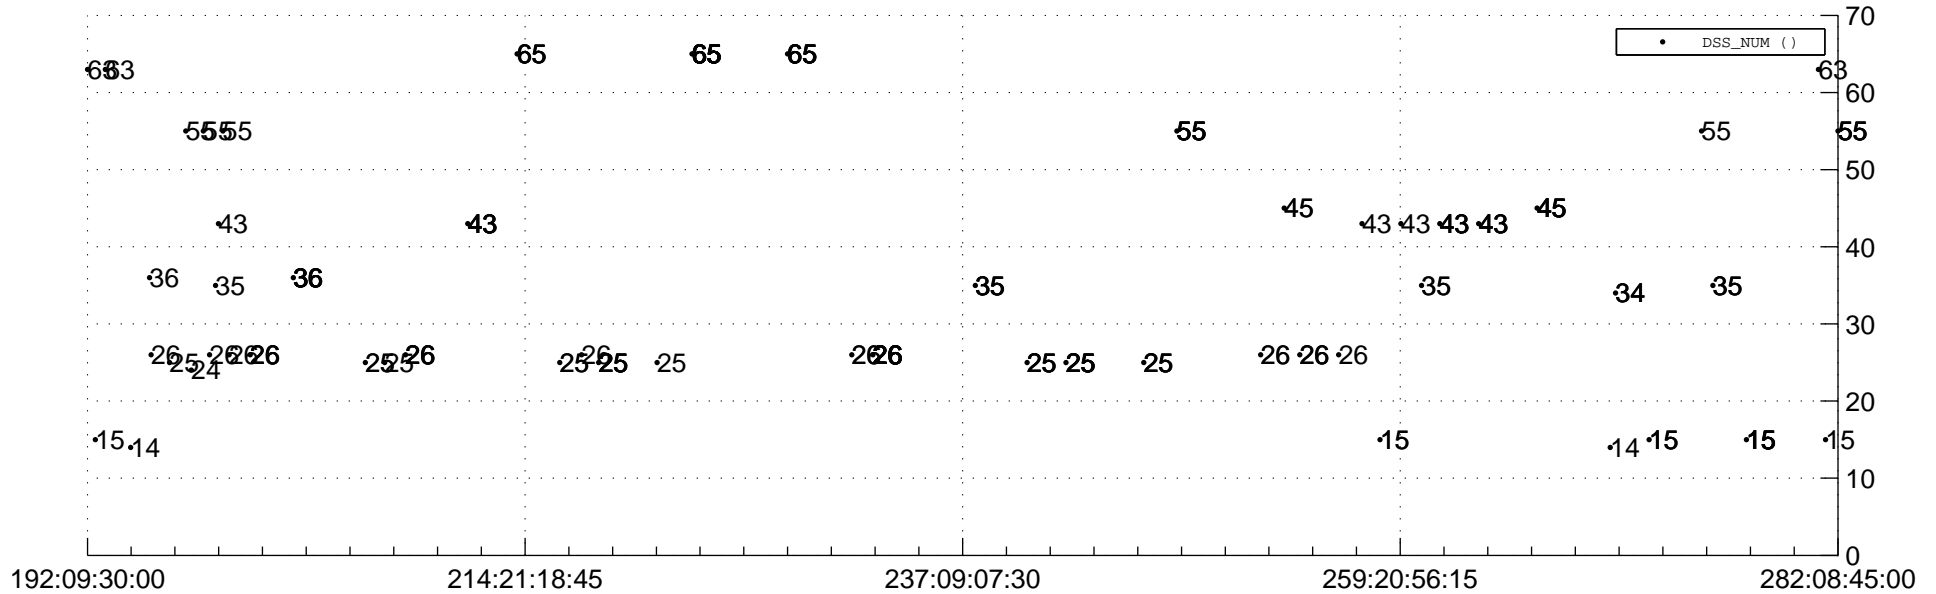

STEREO AHEAD Downlink Performance 2016:284

Number_of_Dropped_Frame

DSS_Station

Spacecraft Time (2016:192:09:30:00.000 -2016:282:08:45:00.000)

/disks/d81/project/stereo/mops/assessment/ahead/automation/output/engdump/yesterday/ahead_dp_2016_284.csv