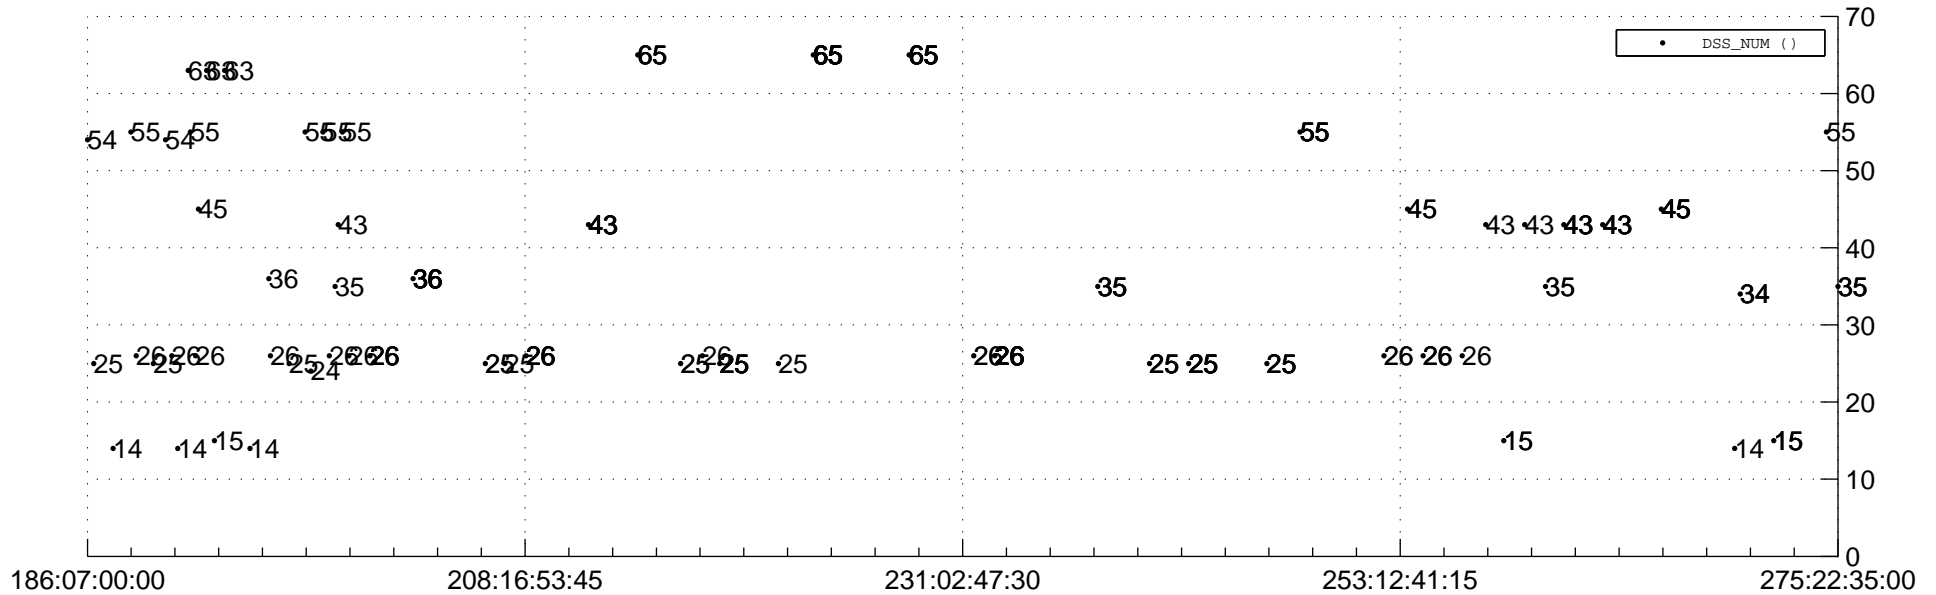

# STEREO AHEAD Downlink Performance 2016:277

## Number\_of\_Dropped\_Frame

## DSS\_Station

Spacecraft Time (2016:186:07:00:00.000 -2016:275:22:35:00.000)

/disks/d81/project/stereo/mops/assessment/ahead/automation/output/engdump/yesterday/ahead\_dp\_2016\_277.csv

Date Created: 10/03/2016 08:51:14 AM