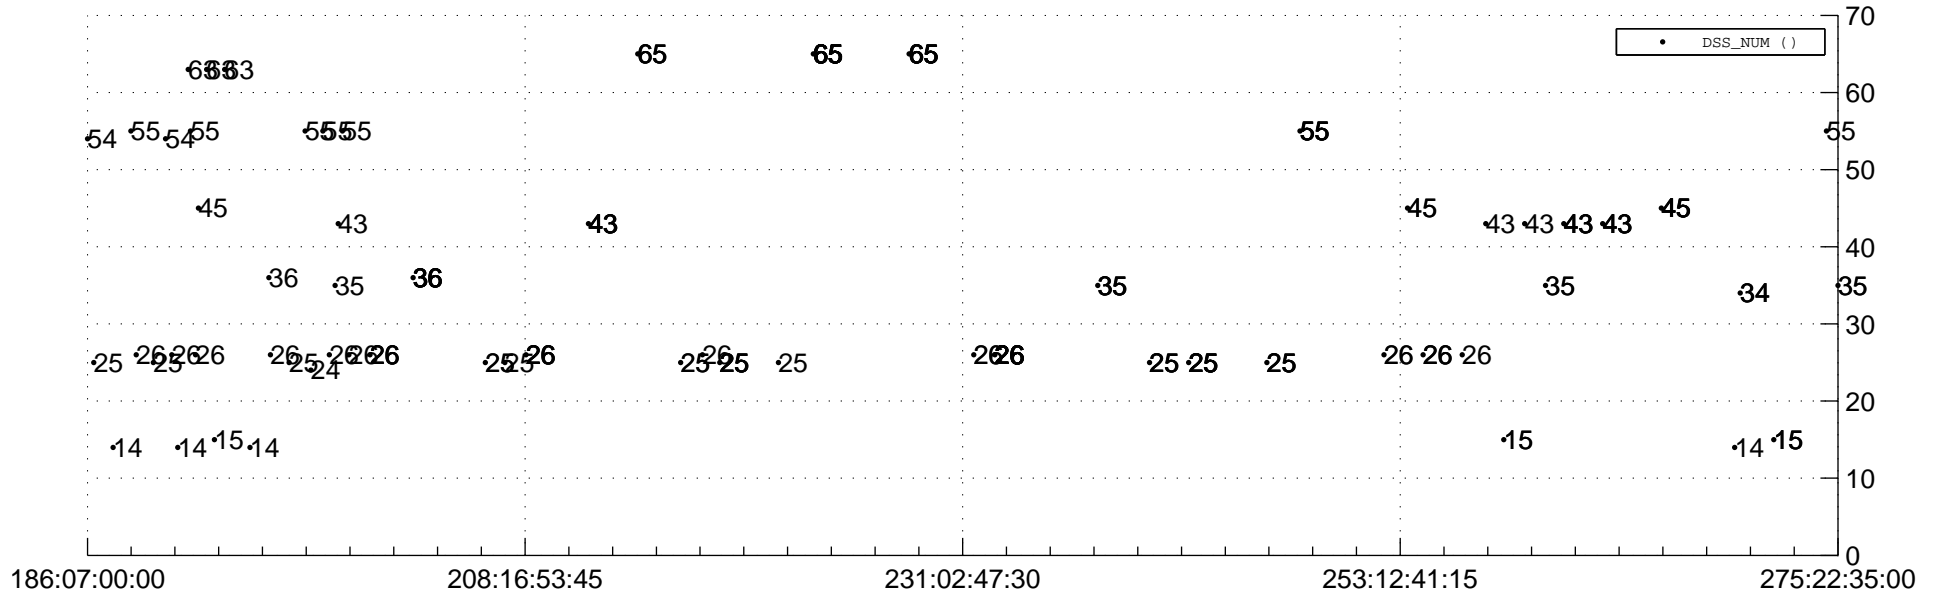

STEREO AHEAD Downlink Performance 2016:276

Number_of_Dropped_Frame

DSS_Station

Spacecraft Time (2016:186:07:00:00.000 -2016:275:22:35:00.000)

/disks/d81/project/stereo/mops/assessment/ahead/automation/output/engdump/yesterdaily/ahead_dp_2016_276.csv