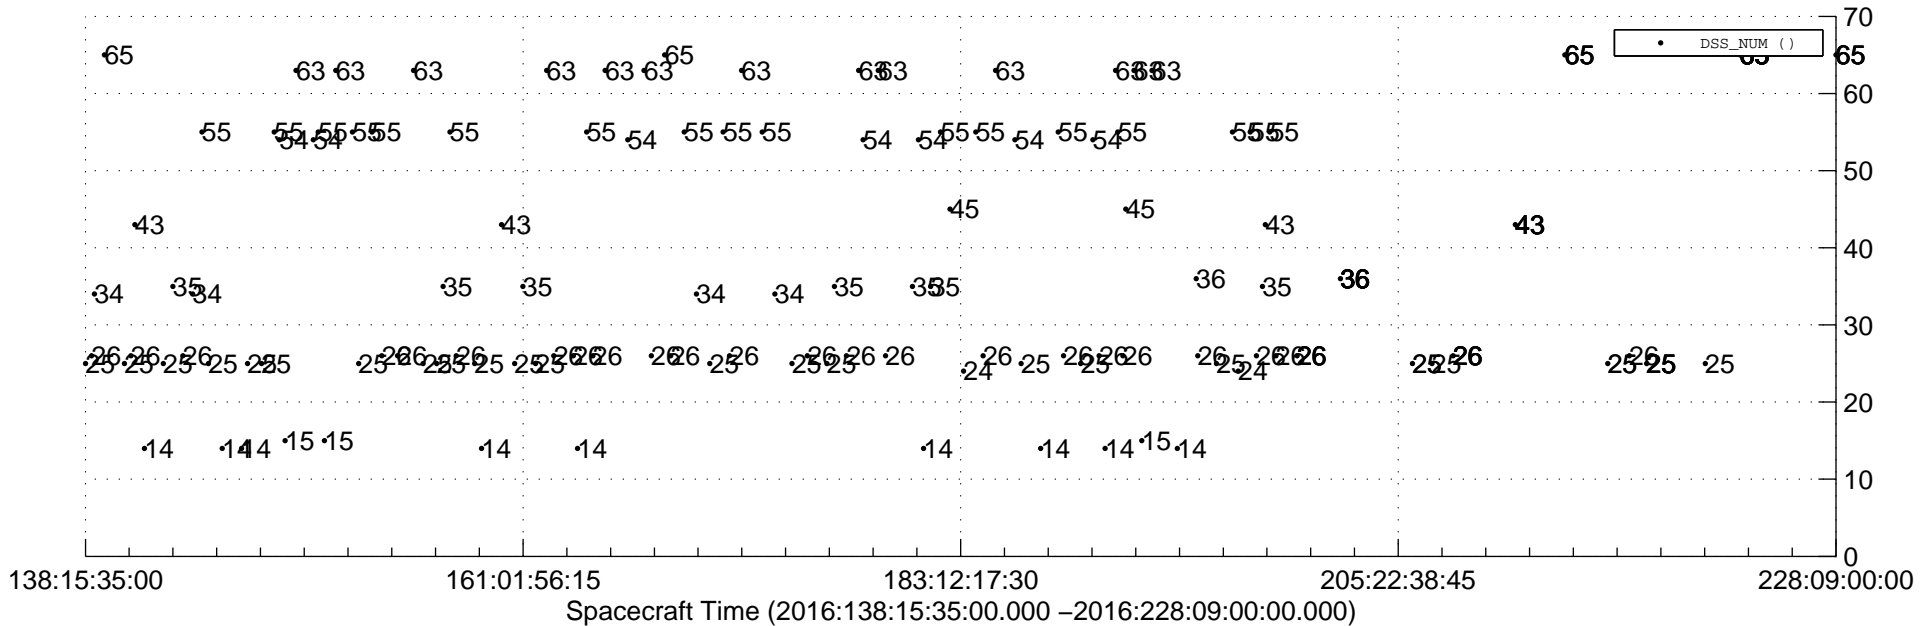

### STEREO AHEAD Downlink Performance 2016:230

Number\_of\_Dropped\_Frame

DSS\_Station

/disks/d81/project/stereo/mops/assessment/ahead/automation/output/engdump/yesterday/ahead\_dp\_2016\_230.csv

Date Created: 08/17/2016 01:38:15 PM