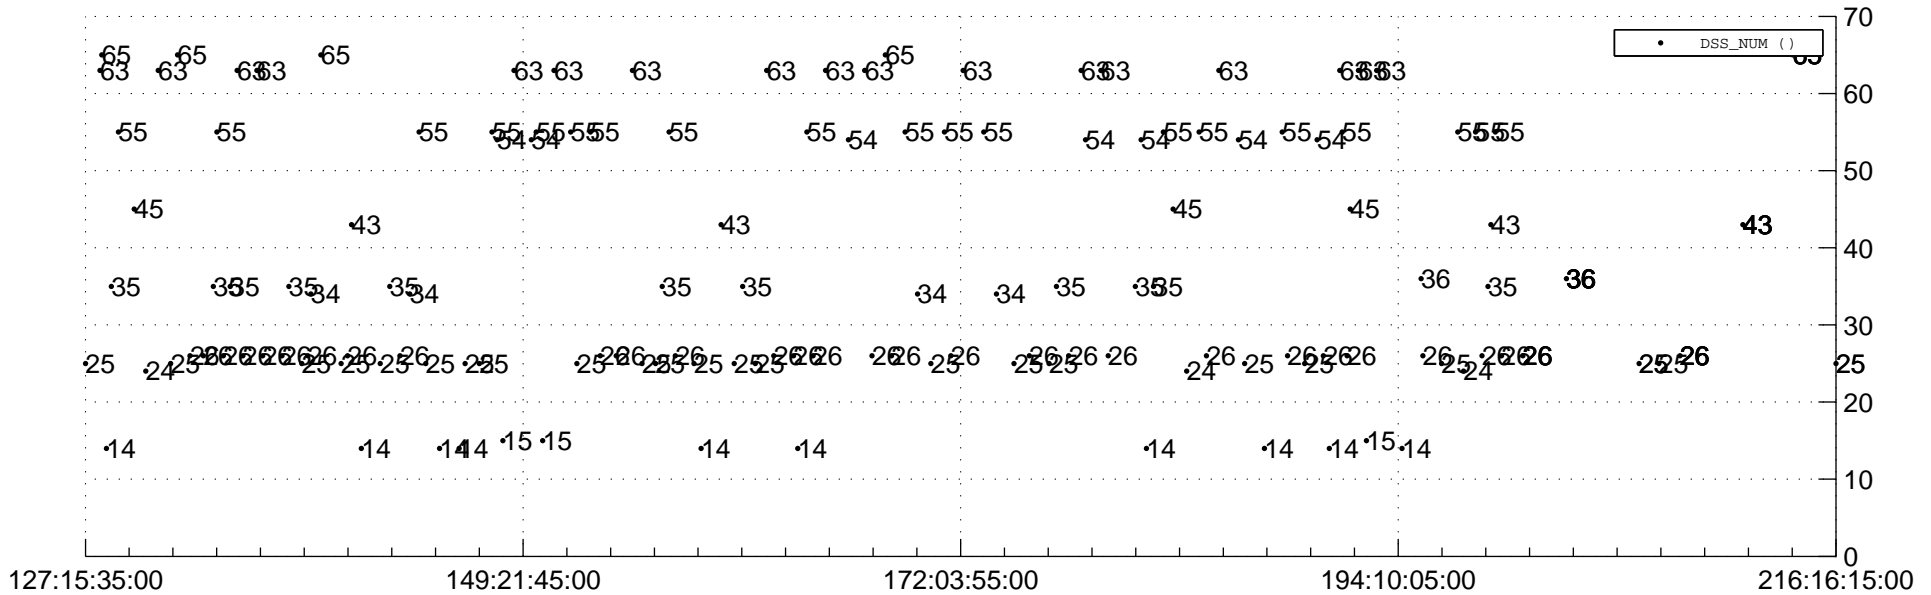

STEREO AHEAD Downlink Performance 2016:217

Number_of_Dropped_Frame

DSS_Station

Spacecraft Time (2016:127:15:35:00.000 –2016:216:16:15:00.000)

/disks/d81/project/stereo/mops/assessment/ahead/automation/output/engdump/yesterdaily/ahead_dp_2016_217.csv