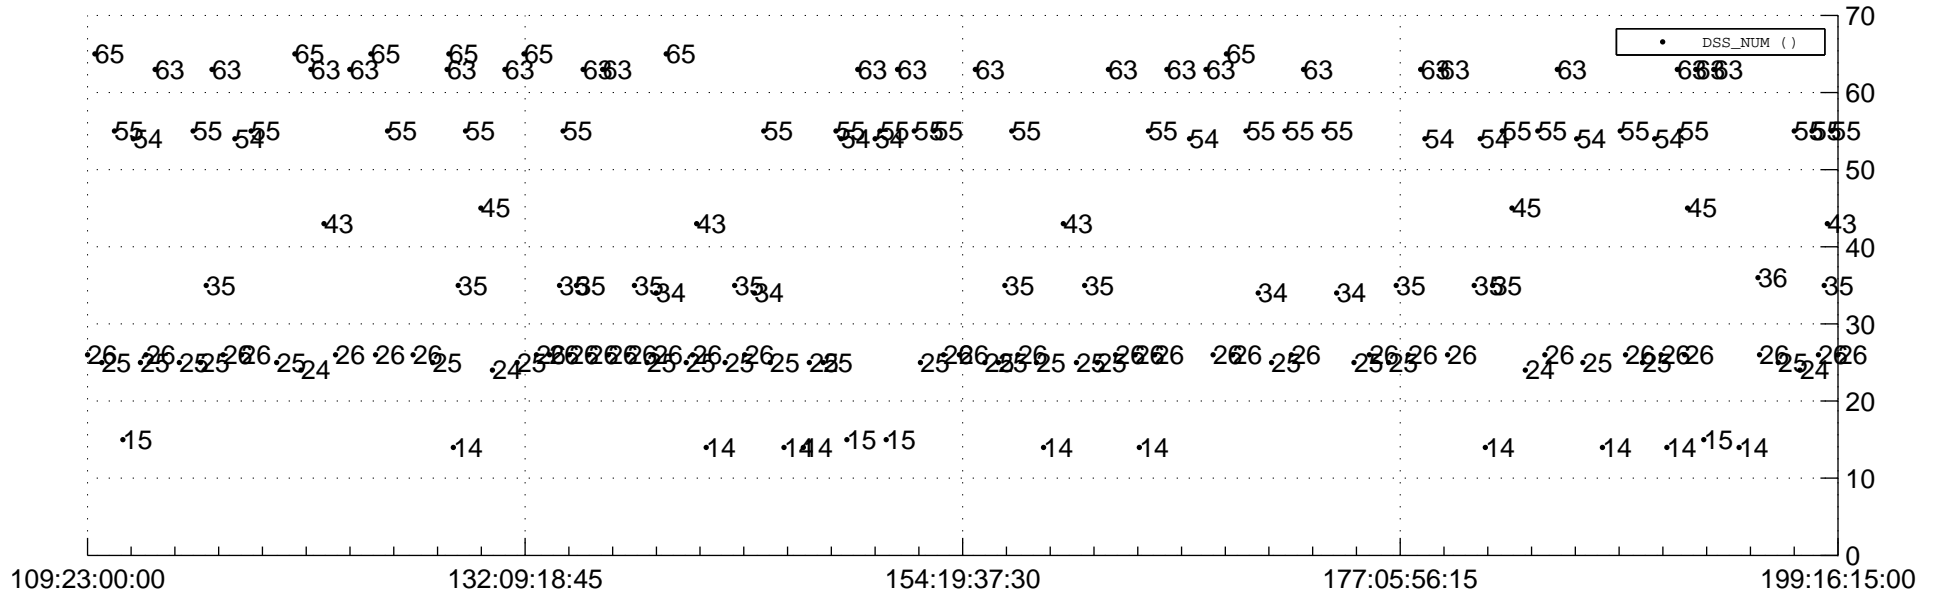

STEREO AHEAD Downlink Performance 2016:200

Number_of_Dropped_Frame

DSS_Station

Spacecraft Time (2016:109:23:00:00.000 –2016:199:16:15:00.000)

/disks/d81/project/stereo/mops/assessment/ahead/automation/output/engdump/yesterdaily/ahead_dp_2016_200.csv