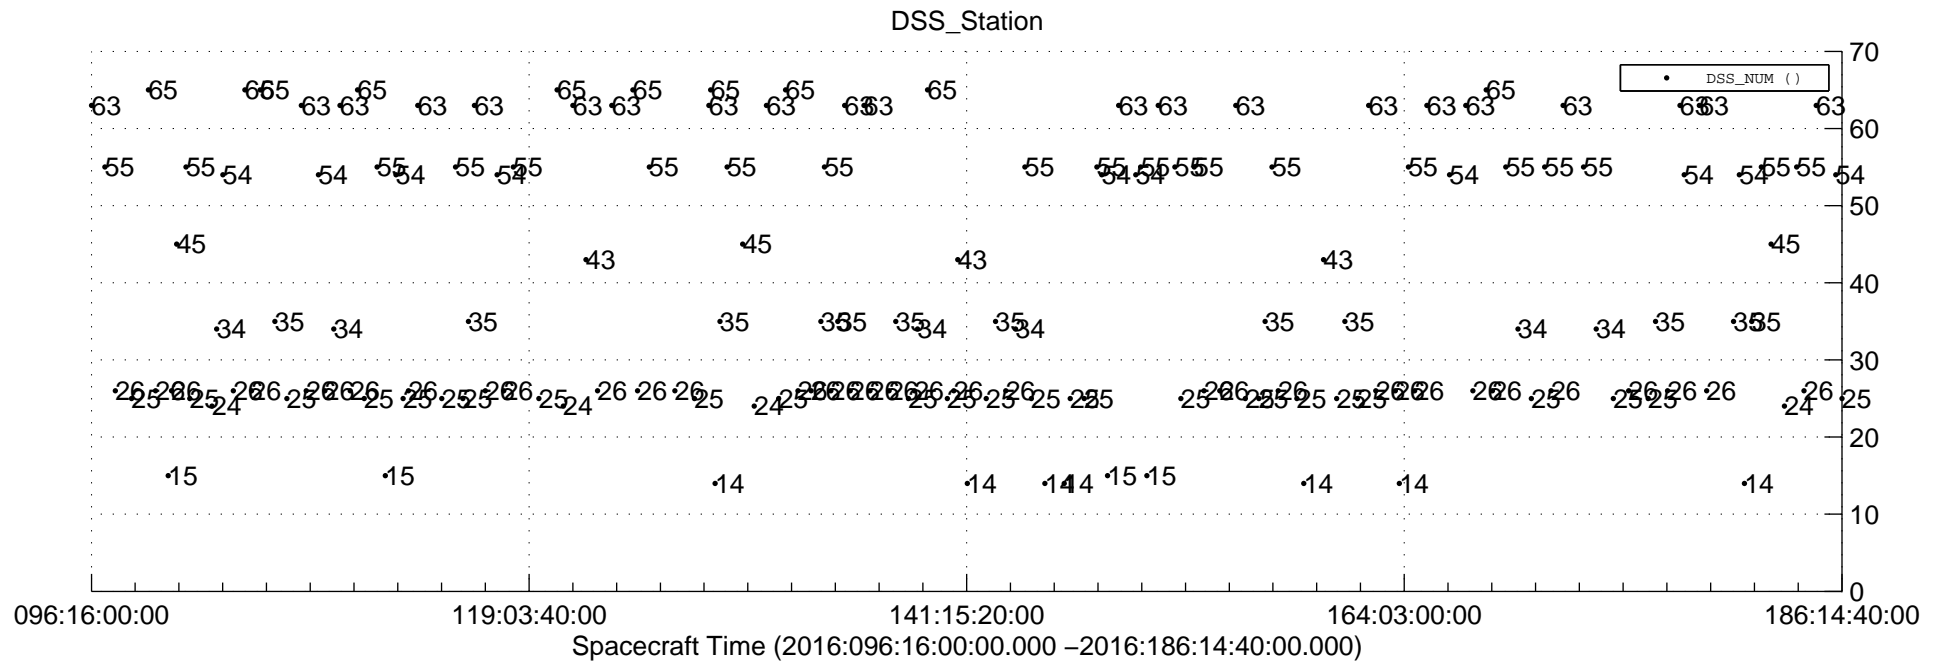

STEREO AHEAD Downlink Performance 2016:187

/disks/d81/project/stereo/mops/assessment/ahead/automation/output/engdump/yesterdaily/ahead_dp_2016_187.csv

Date Created:07/05/2016 08:49:32 AM