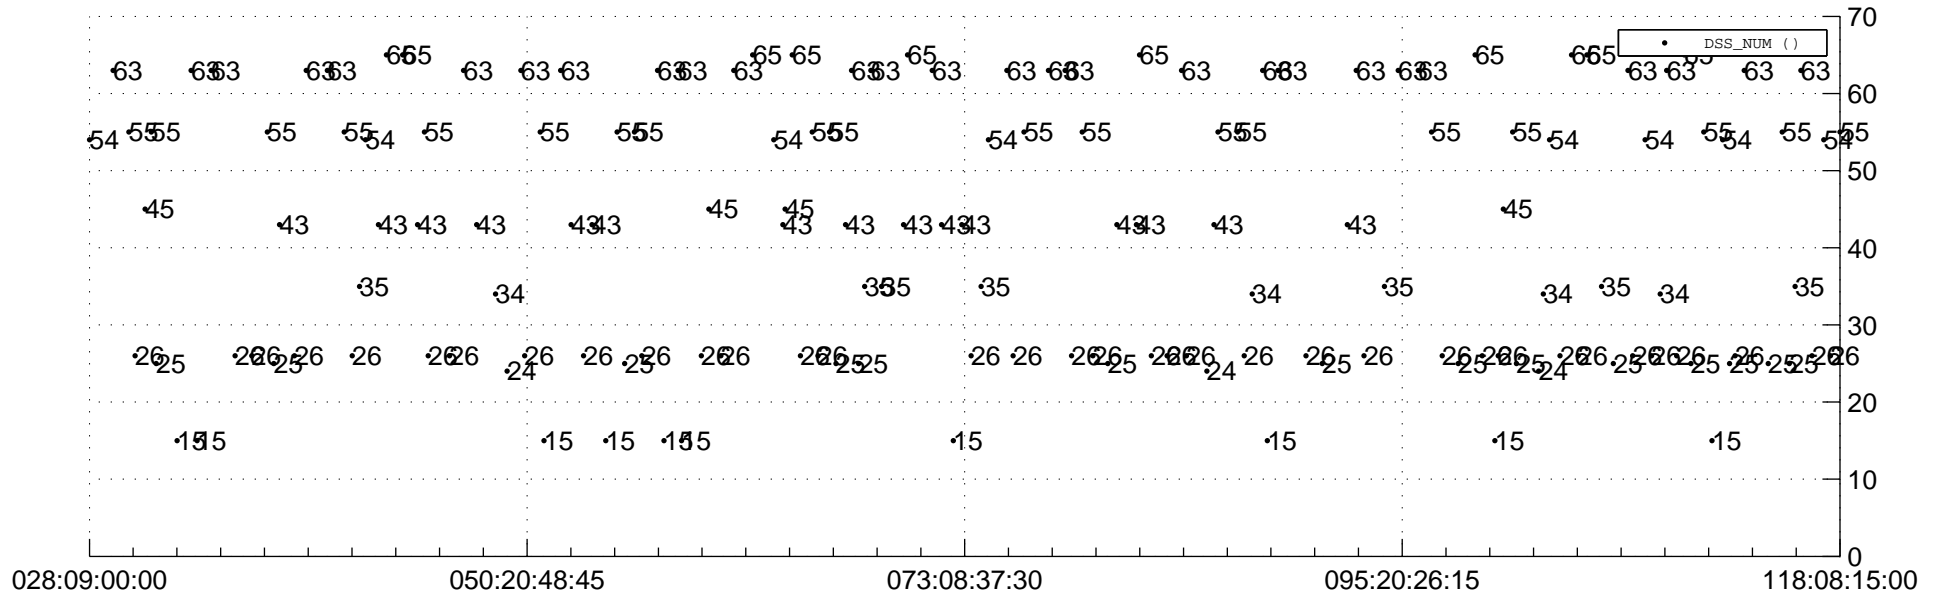

STEREO AHEAD Downlink Performance 2016:119

Number_of_Dropped_Frame

DSS_Station

Spacecraft Time (2016:028:09:00:00.000 –2016:118:08:15:00.000)

/disks/d81/project/stereo/mops/assessment/ahead/automation/output/engdump/yesterday/ahead_dp_2016_119.csv