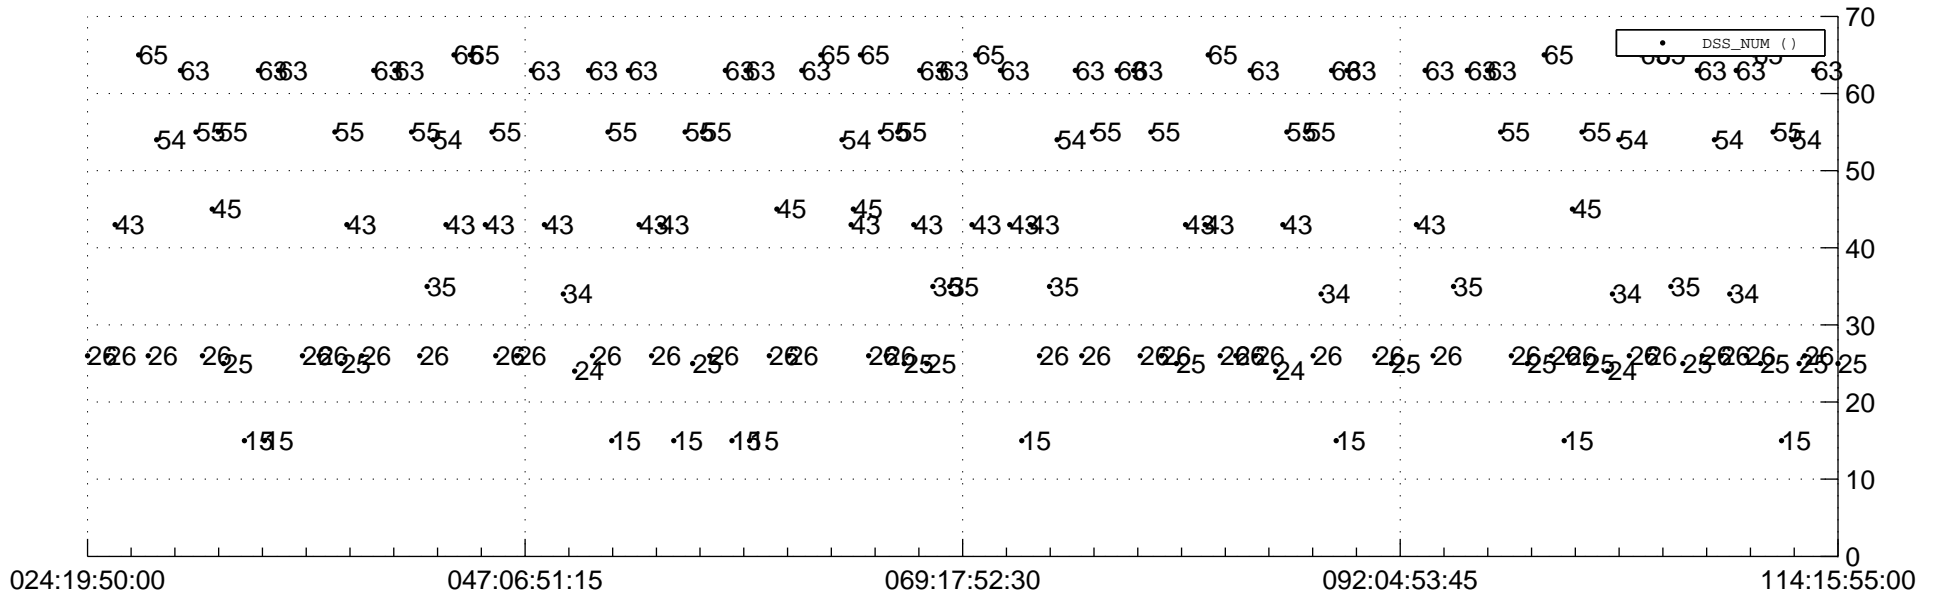

STEREO AHEAD Downlink Performance 2016:115

Number_of_Dropped_Frame

DSS_Station

Spacecraft Time (2016:024:19:50:00.000 -2016:114:15:55:00.000)

/disks/d81/project/stereo/mops/assessment/ahead/automation/output/engdump/yesterday/ahead_dp_2016_115.csv