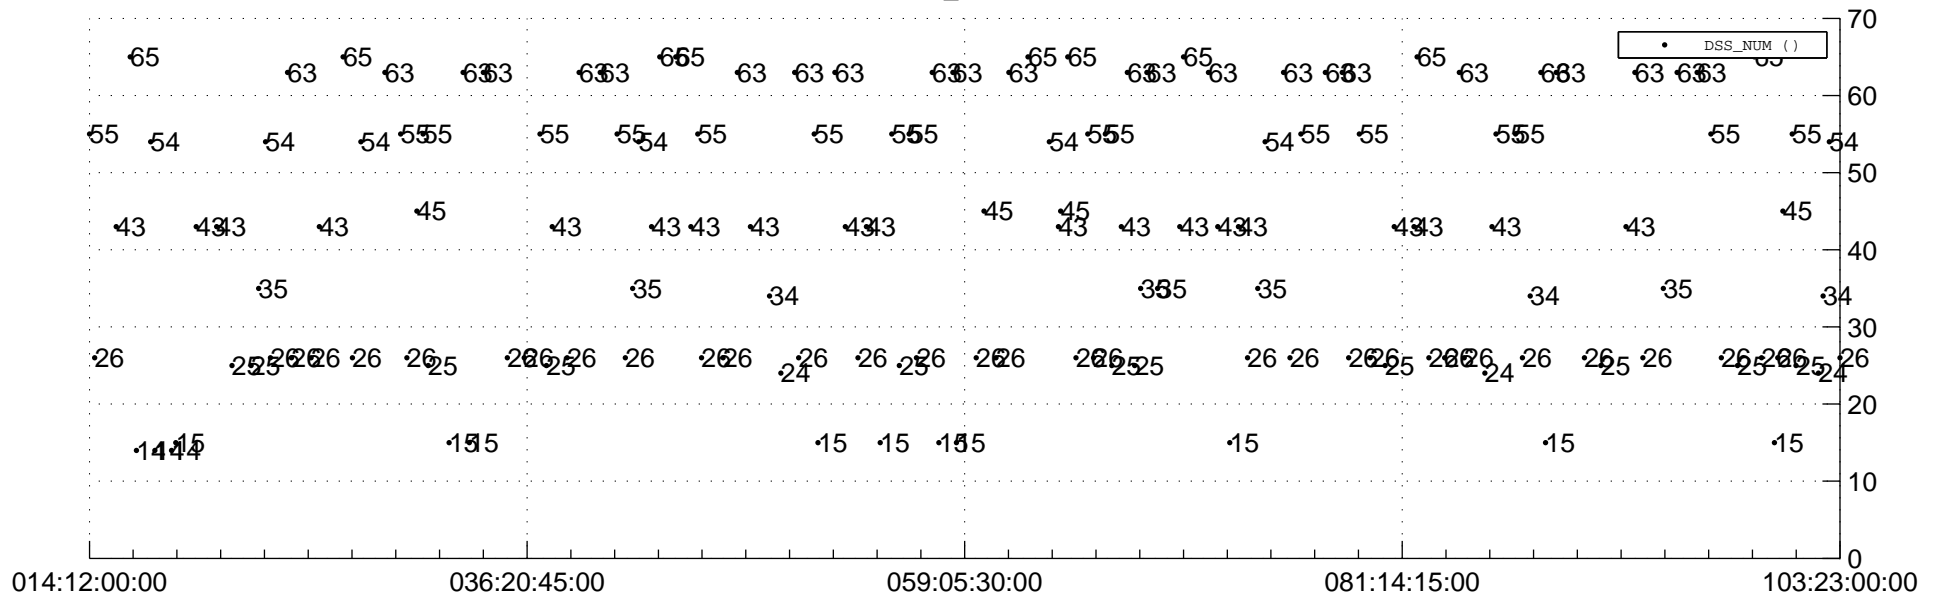

STEREO AHEAD Downlink Performance 2016:104

Number_of_Dropped_Frame

DSS_Station

Spacecraft Time (2016:014:12:00:00.000 -2016:103:23:00:00.000)

/disks/d81/project/stereo/mops/assessment/ahead/automation/output/engdump/yesterdaily/ahead_dp_2016_104.csv