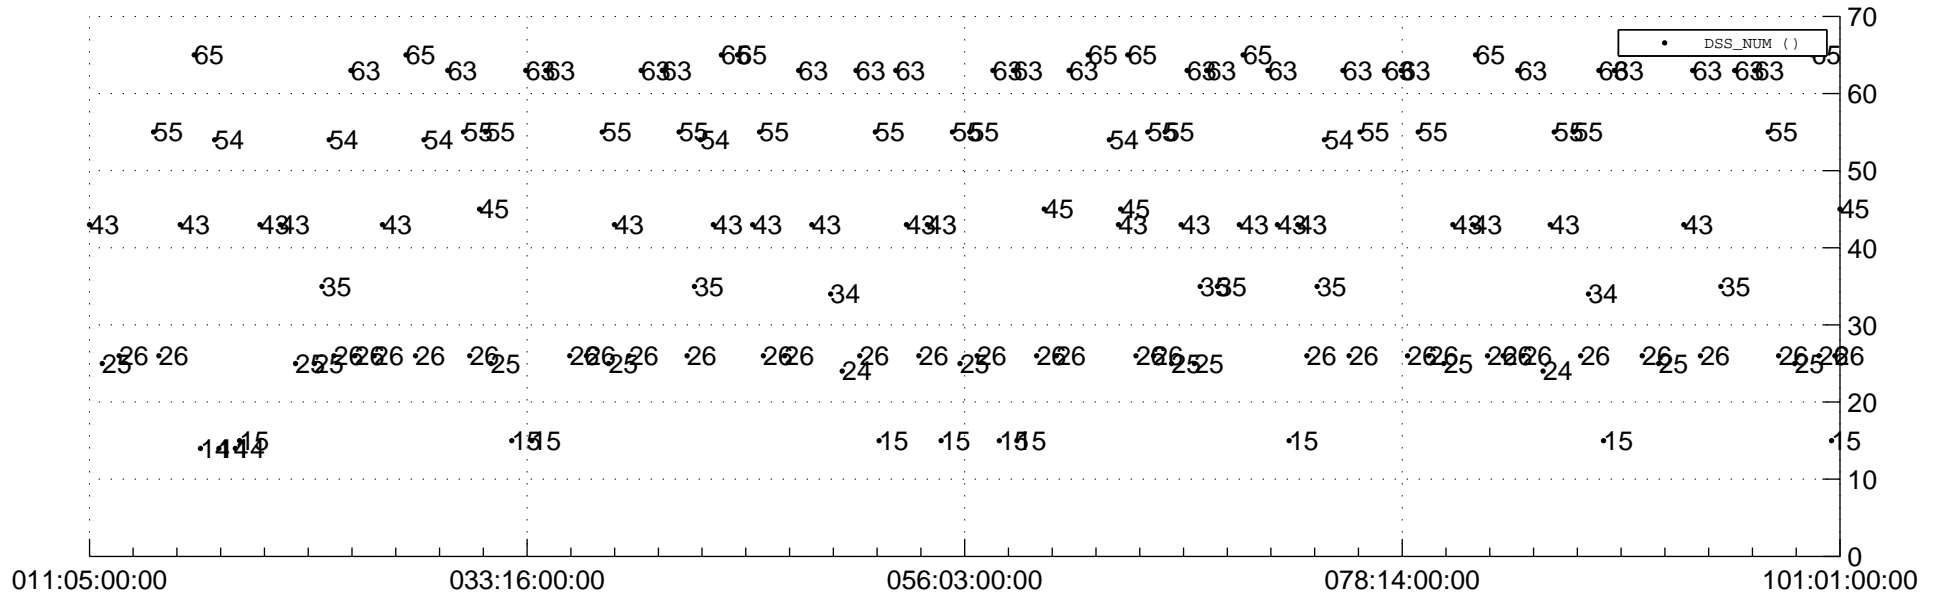

STEREO AHEAD Downlink Performance 2016:101

Number_of_Dropped_Frame

DSS_Station

Spacecraft Time (2016:011:05:00:00.000 -2016:101:01:00:00.000)

/disks/d81/project/stereo/mops/assessment/ahead/automation/output/engdump/yesterdaily/ahead_dp_2016_101.csv