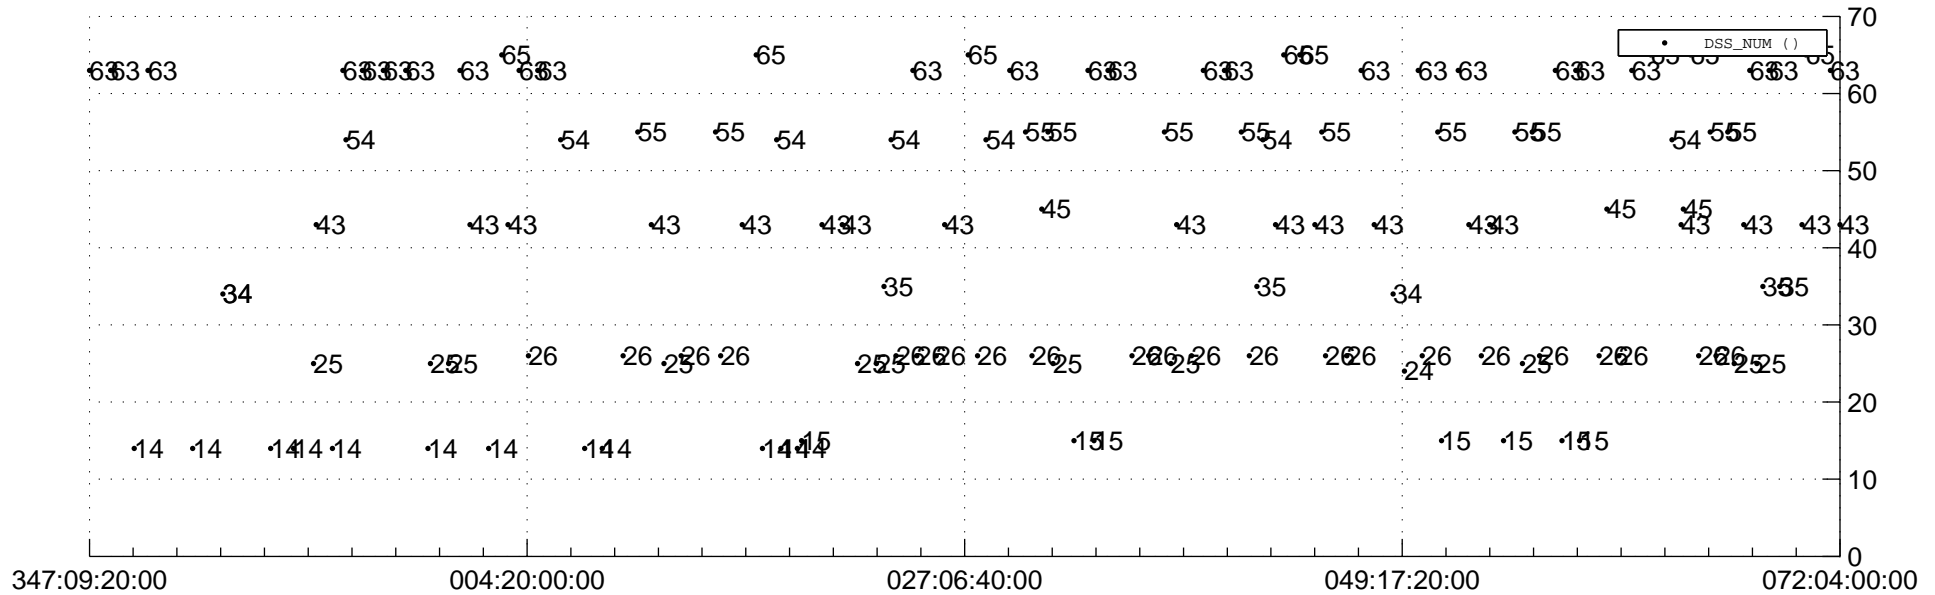

STEREO AHEAD Downlink Performance 2016:072

Number_of_Dropped_Frame

DSS_Station

Spacecraft Time (2015:347:09:20:00.000 -2016:072:04:00:00.000)

/disks/d81/project/stereo/mops/assessment/ahead/automation/output/engdump/yesterday/ahead_dp_2016_072.csv