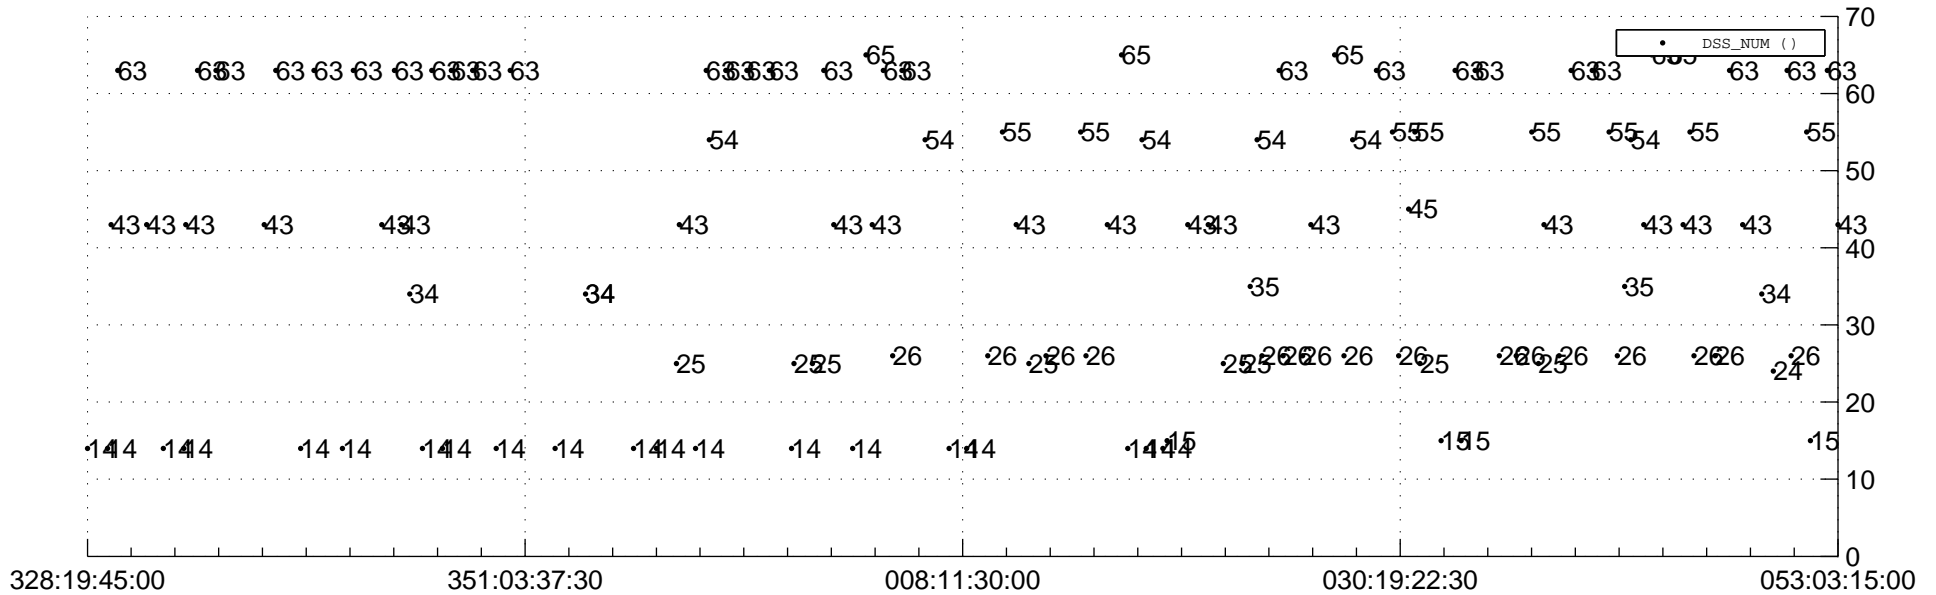

STEREO AHEAD Downlink Performance 2016:053

Number_of_Dropped_Frame

DSS_Station

Spacecraft Time (2015:328:19:45:00.000 -2016:053:03:15:00.000)

/disks/d81/project/stereo/mops/assessment/ahead/automation/output/engdump/yesterday/ahead_dp_2016_053.csv