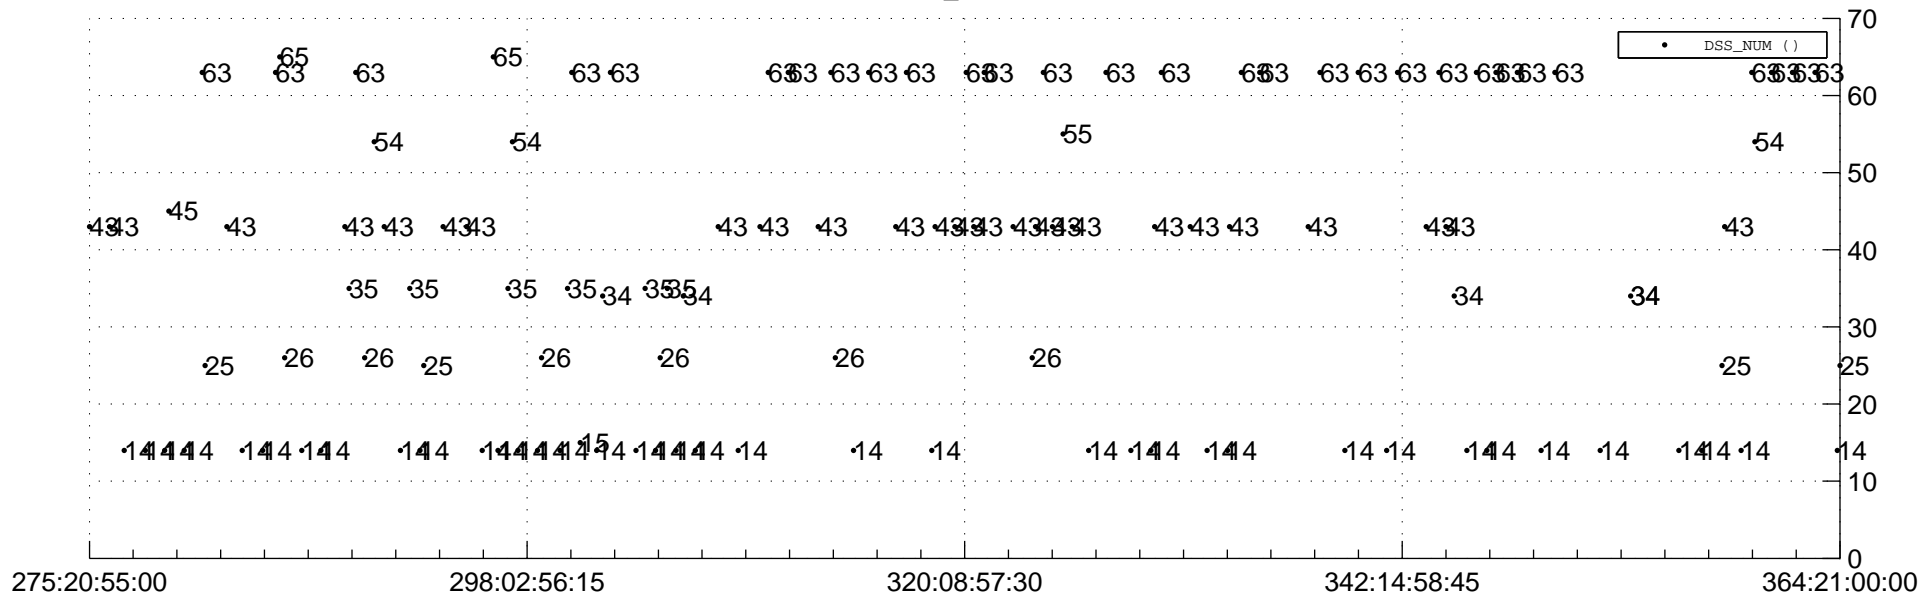

STEREO AHEAD Downlink Performance 2015:365

Number_of_Dropped_Frame

DSS_Station

Spacecraft Time (2015:275:20:55:00.000 -2015:364:21:00:00.000)