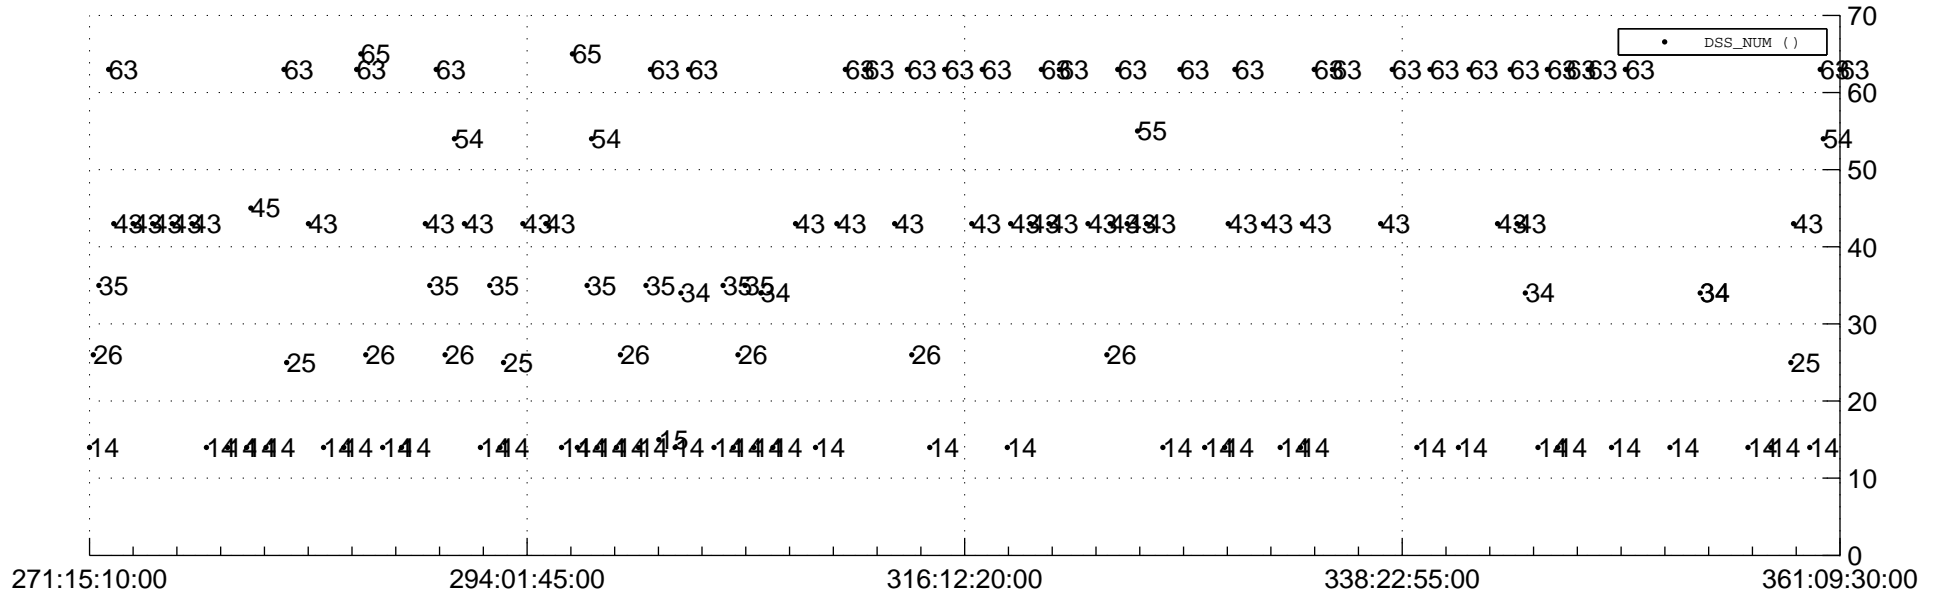

STEREO AHEAD Downlink Performance 2015:361

Number_of_Dropped_Frame

DSS_Station

Spacecraft Time (2015:271:15:10:00.000 -2015:361:09:30:00.000)

/disks/d81/project/stereo/mops/assessment/ahead/automation/output/engdump/yesterdaily/ahead_dp_2015_361.csv