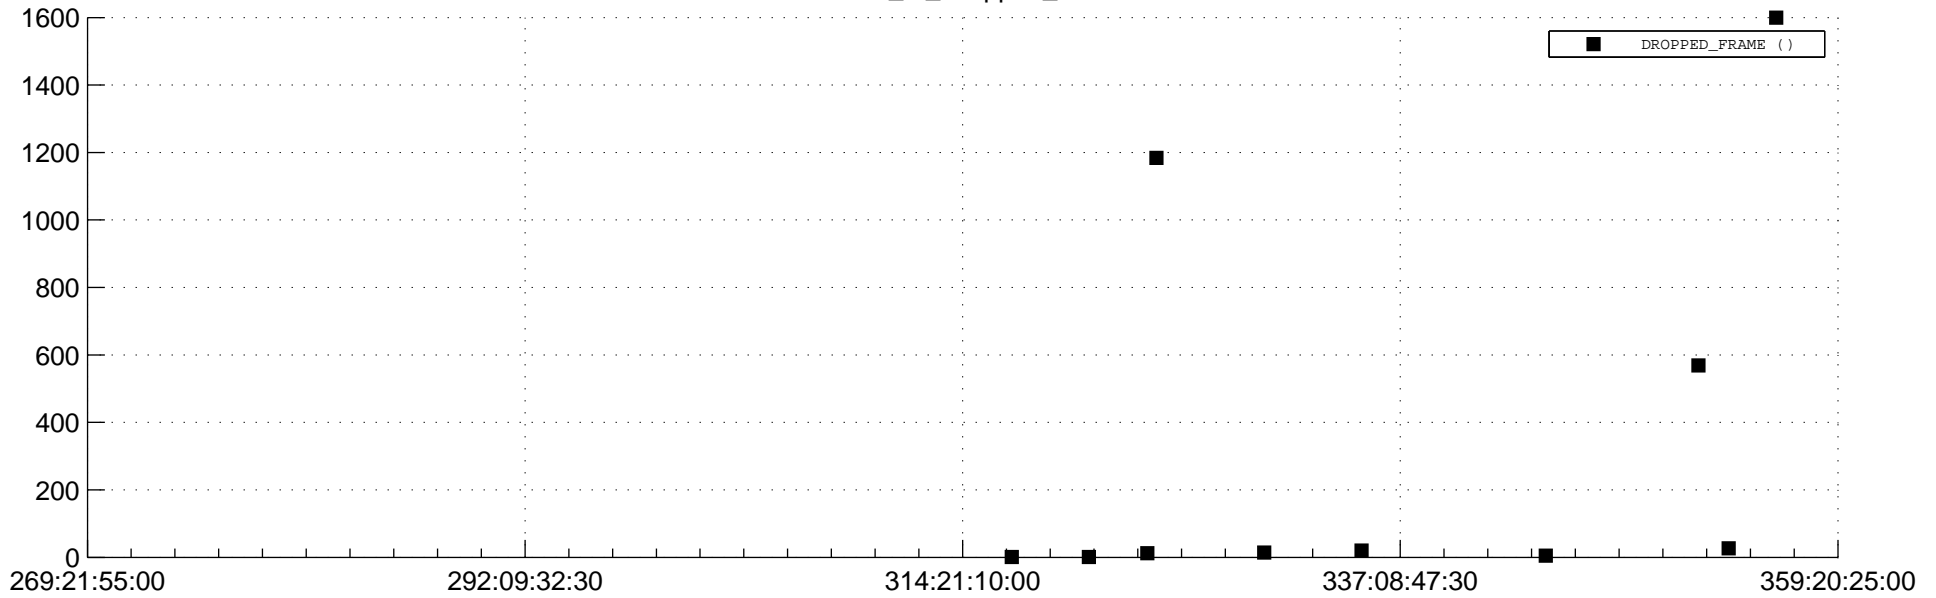

STEREO AHEAD Downlink Performance 2015:360

Number_of_Dropped_Frame

DSS_Station