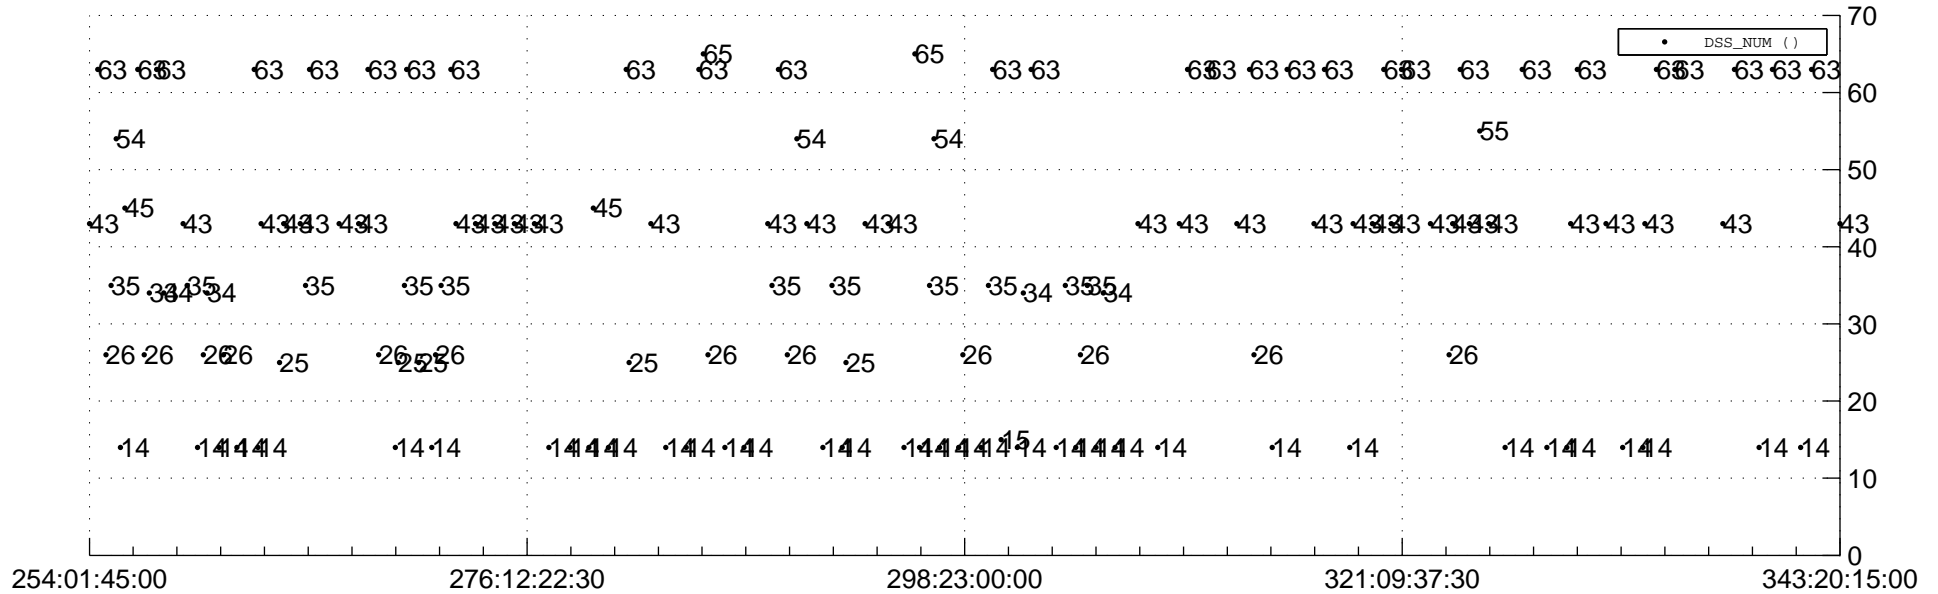

STEREO AHEAD Downlink Performance 2015:344

Number_of_Dropped_Frame

DSS_Station

Spacecraft Time (2015:254:01:45:00.000 -2015:343:20:15:00.000)

/disks/d81/project/stereo/mops/assessment/ahead/automation/output/engdump/yesterday/ahead_dp_2015_344.csv