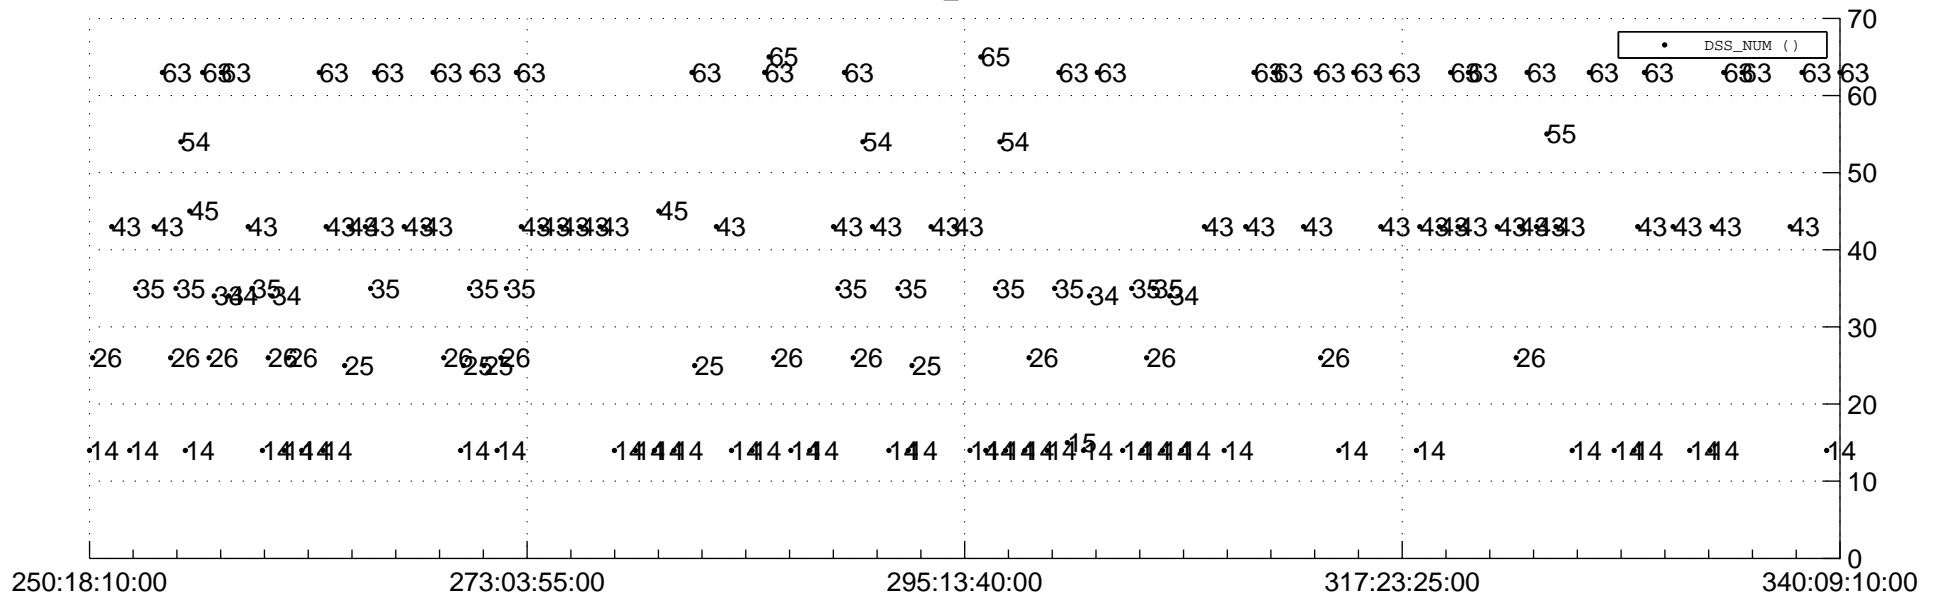

STEREO AHEAD Downlink Performance 2015:341

Number_of_Dropped_Frame

DSS_Station

Spacecraft Time (2015:250:18:10:00.000 -2015:340:09:10:00.000)

/disks/d81/project/stereo/mops/assessment/ahead/automation/output/engdump/yesterdaily/ahead_dp_2015_341.csv