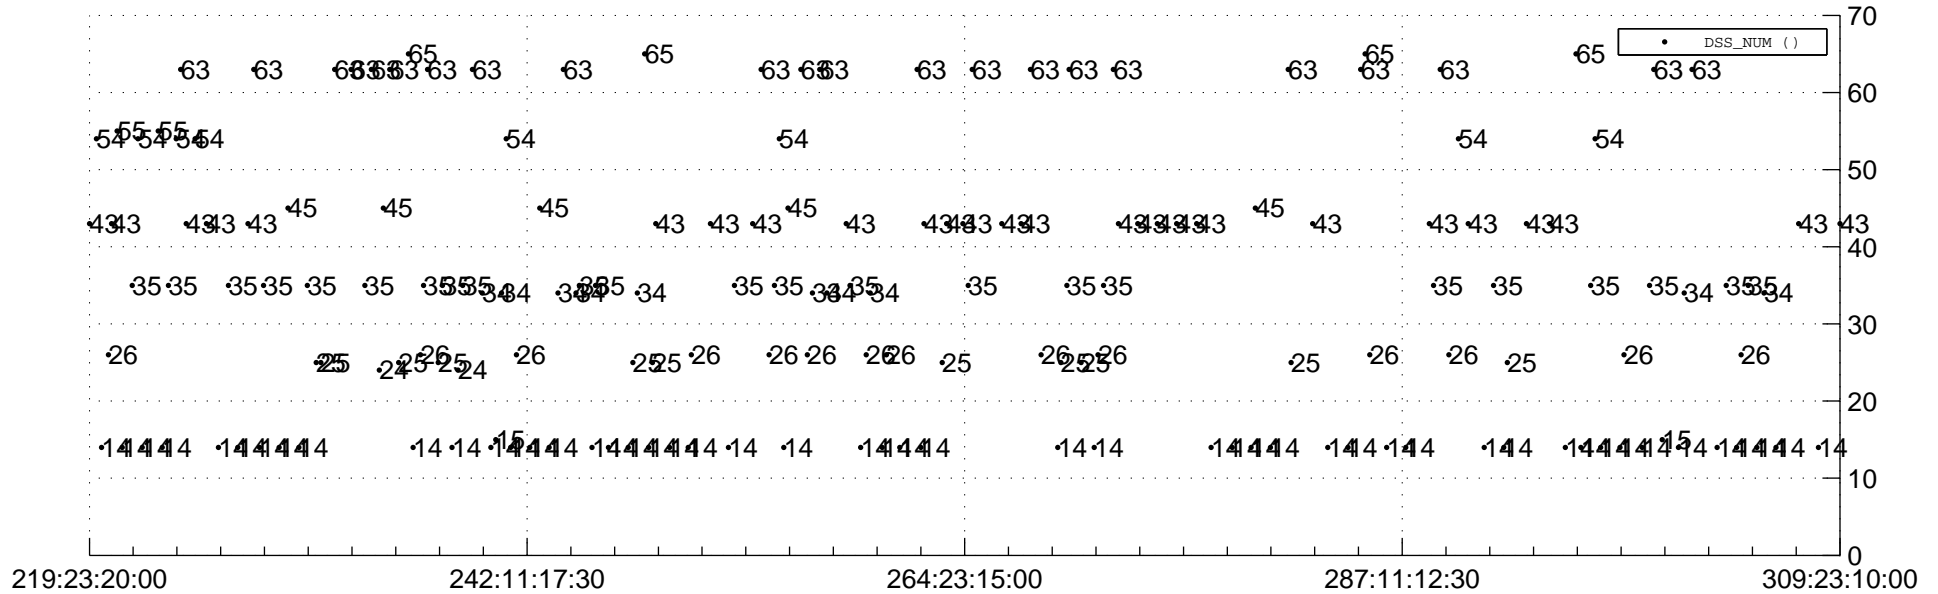

STEREO AHEAD Downlink Performance 2015:310

Number_of_Dropped_Frame

DSS_Station

Spacecraft Time (2015:219:23:20:00.000 -2015:309:23:10:00.000)

/disks/d81/project/stereo/mops/assessment/ahead/automation/output/engdump/yesterdaily/ahead_dp_2015_310.csv