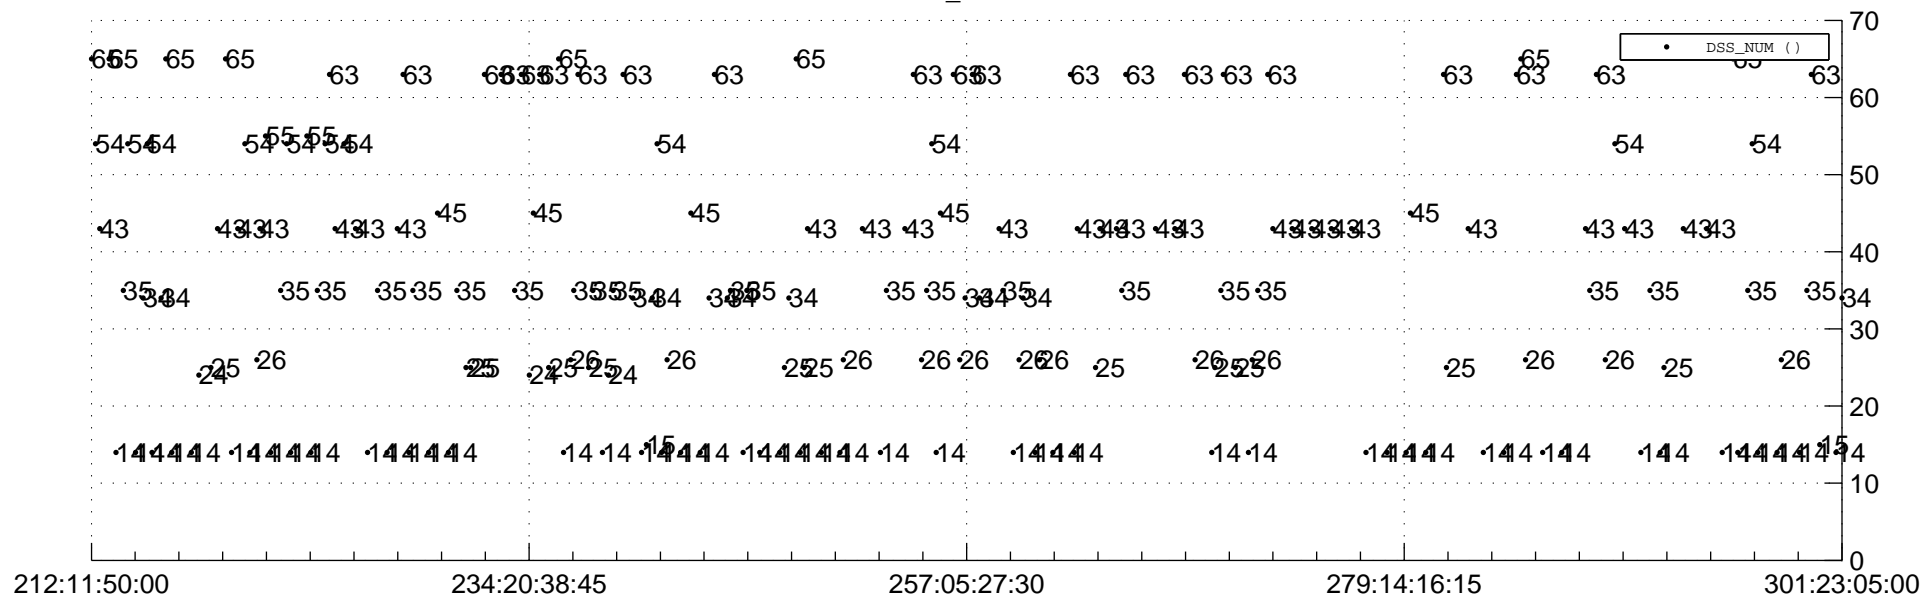

STEREO AHEAD Downlink Performance 2015:302

Number_of_Dropped_Frame

DSS_Station

Spacecraft Time (2015:212:11:50:00.000 –2015:301:23:05:00.000)

/disks/d81/project/stereo/mops/assessment/ahead/automation/output/engdump/yesterday/ahead_dp_2015_302.csv