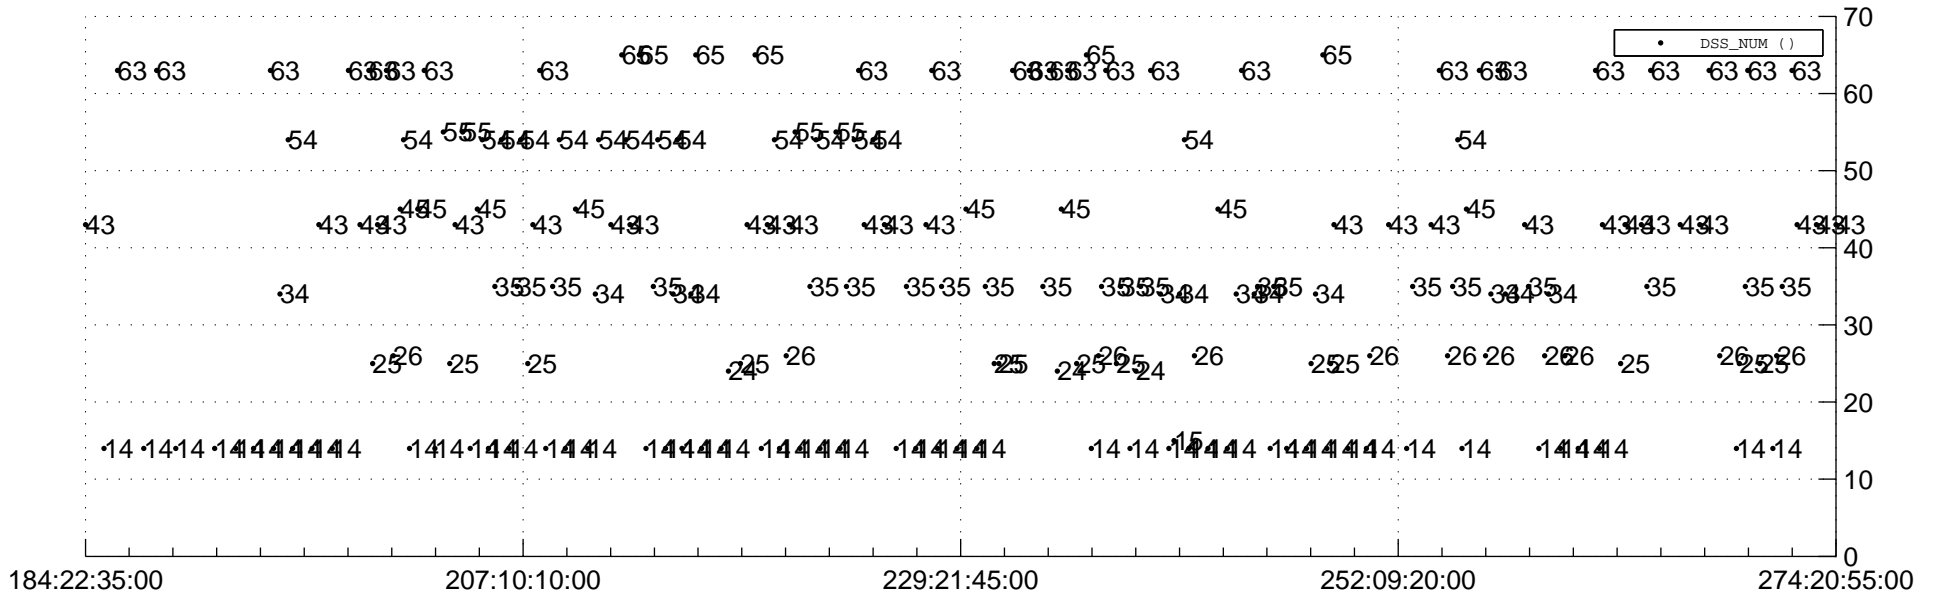

STEREO AHEAD Downlink Performance 2015:275

Number_of_Dropped_Frame

DSS_Station

Spacecraft Time (2015:184:22:35:00.000 - 2015:274:20:55:00.000)

/disks/d81/project/stereo/mops/assessment/ahead/automation/output/engdump/yesterday/ahead_dp_2015_275.csv

Date Created: 10/02/2015 04:59:03 AM