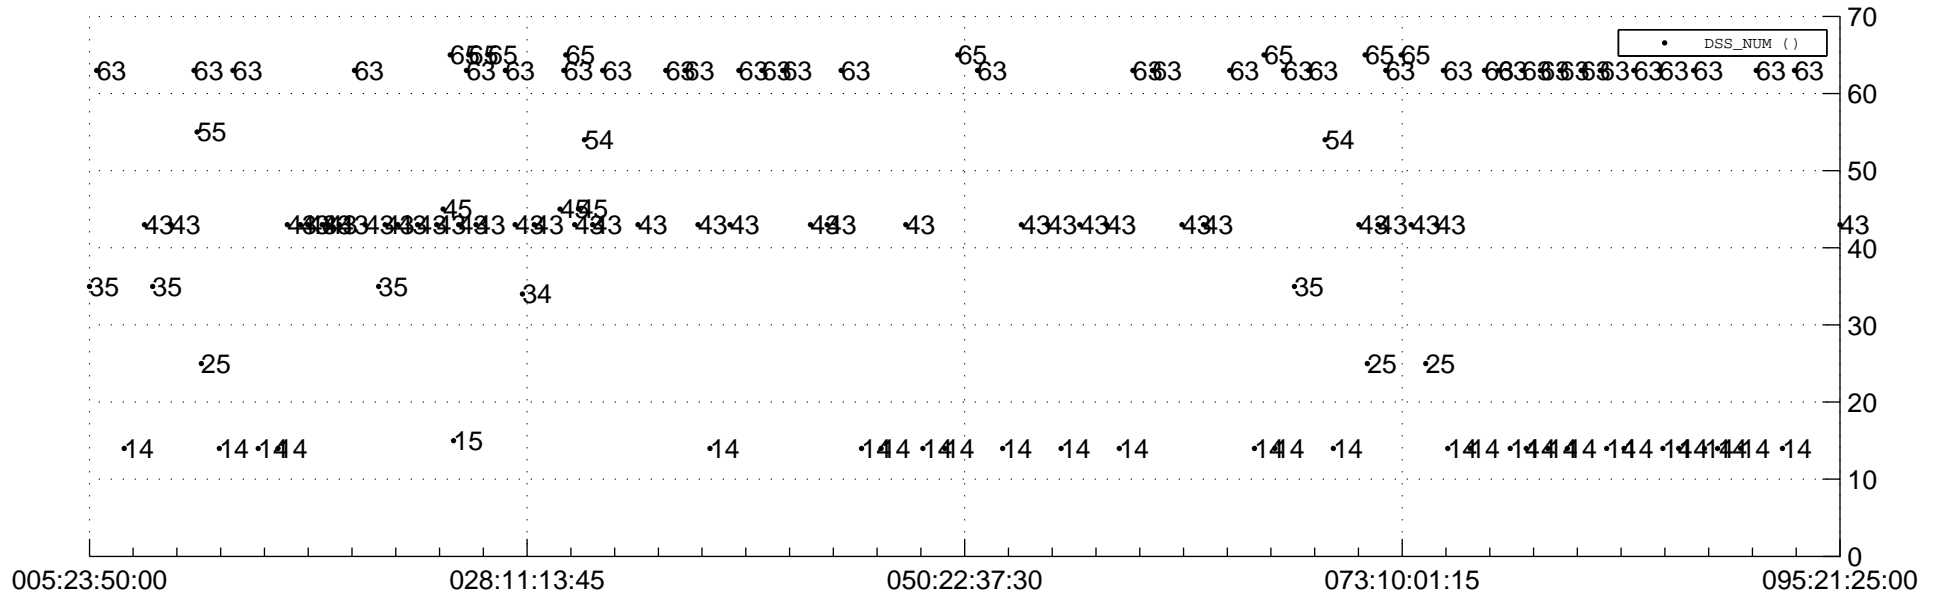

STEREO AHEAD Downlink Performance 2015:164

Number_of_Dropped_Frame

DSS_Station

Spacecraft Time (2015:005:23:50:00.000 –2015:095:21:25:00.000)

/disks/d81/project/stereo/mops/assessment/ahead/automation/output/engdump/yesterday/ahead_dp_2015_164.csv