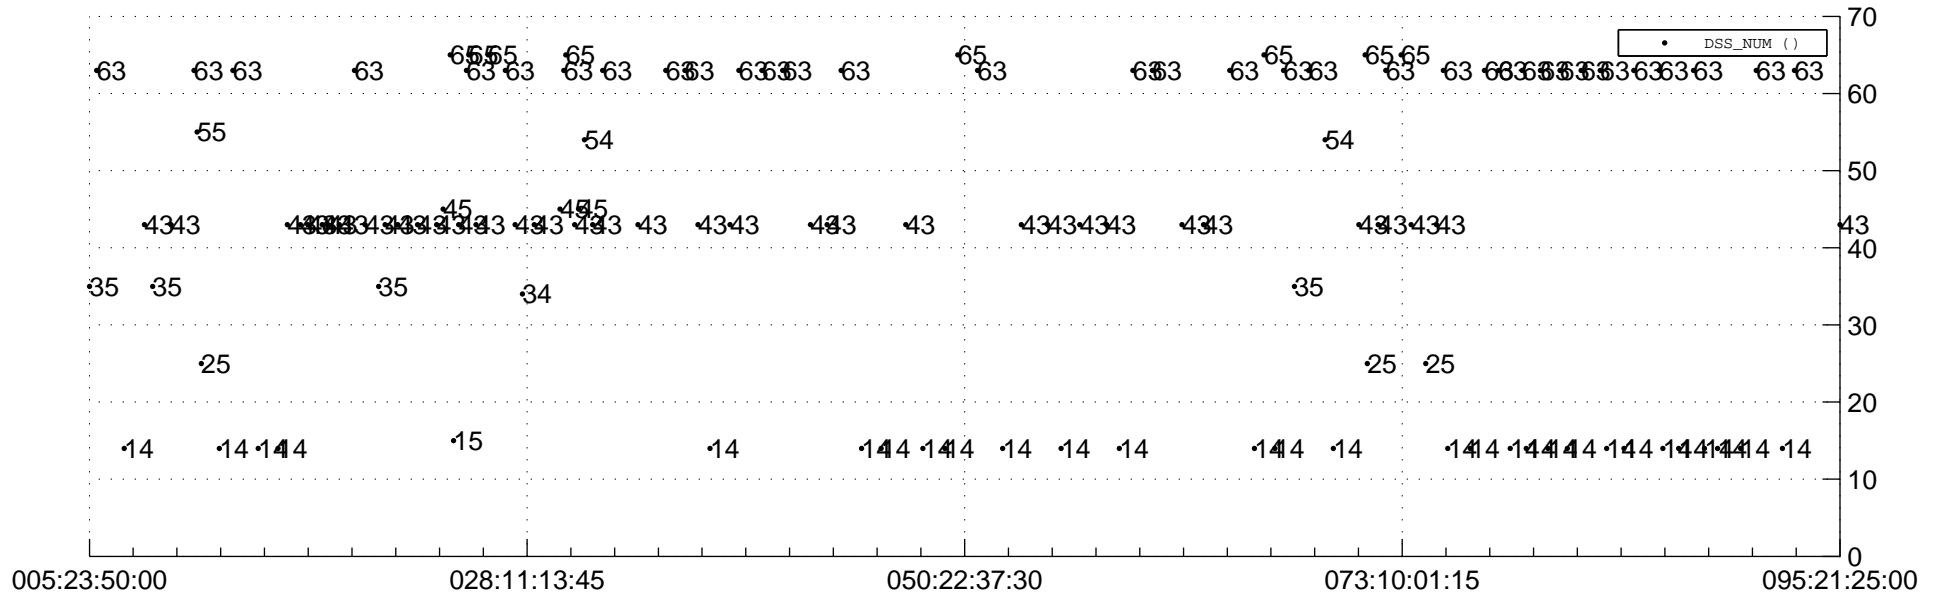

STEREO AHEAD Downlink Performance 2015:160

Number_of_Dropped_Frame

DSS_Station

Spacecraft Time (2015:005:23:50:00.000 –2015:095:21:25:00.000)

/disks/d81/project/stereo/mops/assessment/ahead/automation/output/engdump/yesterday/ahead_dp_2015_160.csv