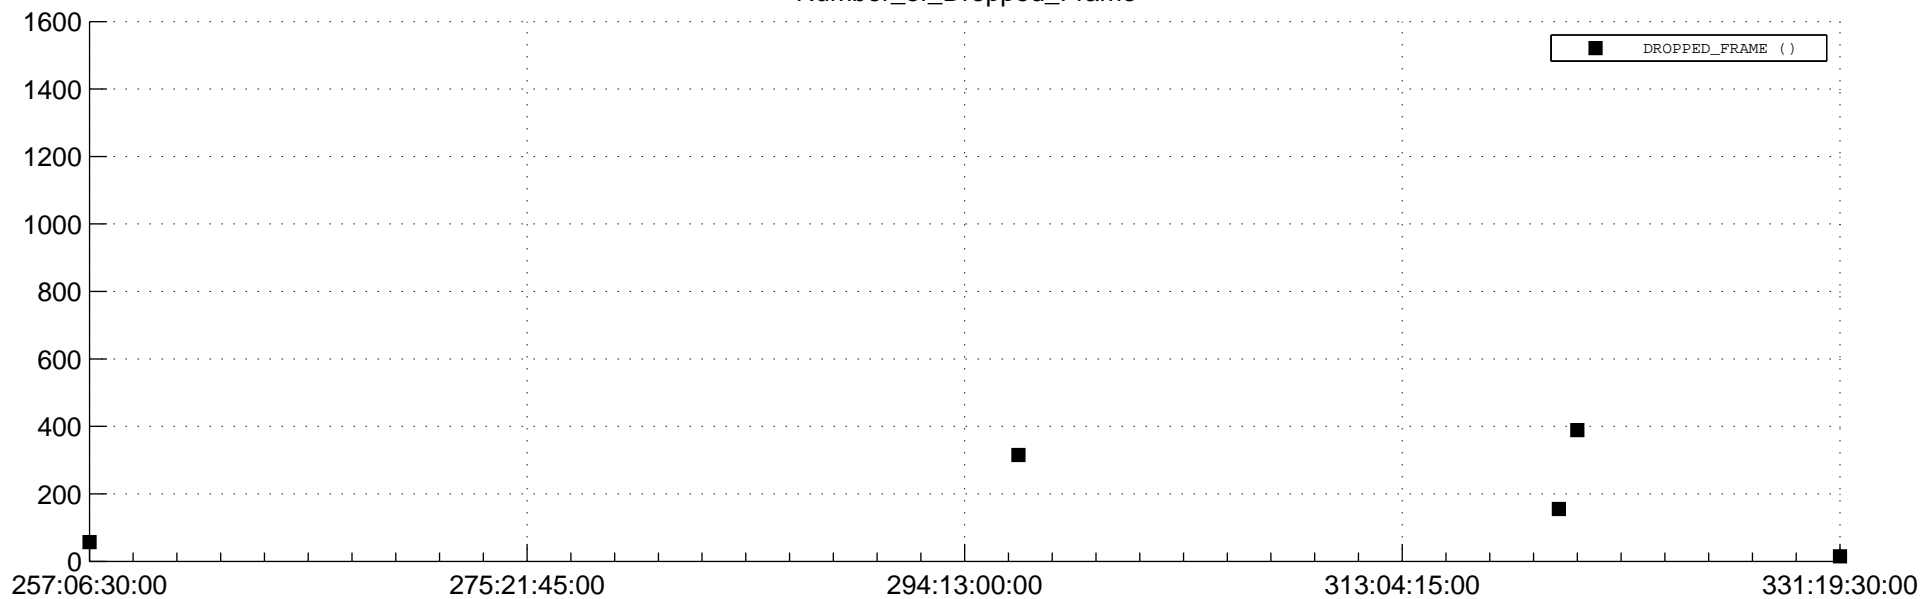

STEREO AHEAD Downlink Performance 2014:343

Number_of_Dropped_Frame

DSS_Station