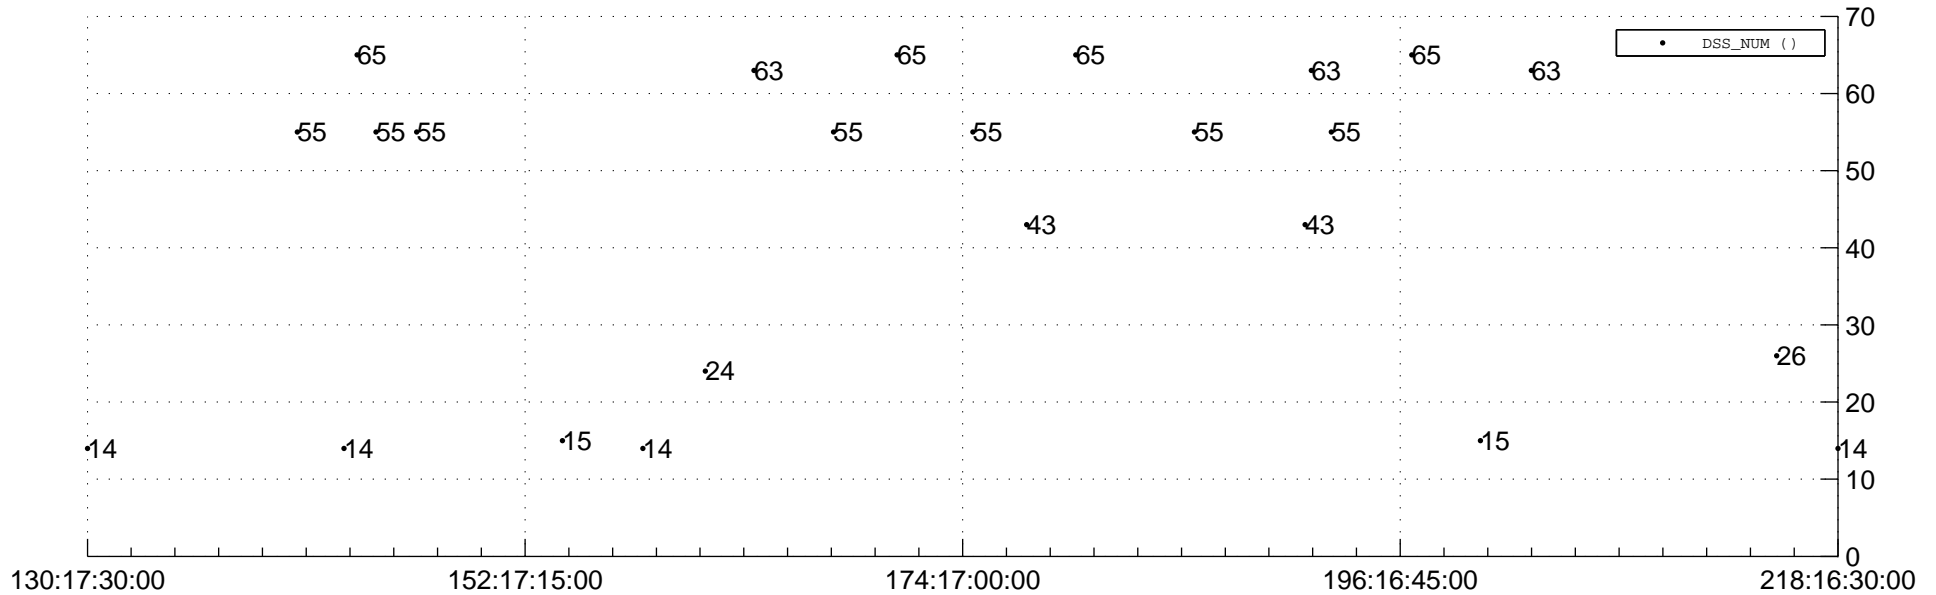

STEREO AHEAD Downlink Performance 2014:220

Number_of_Dropped_Frame

DSS_Station

Spacecraft Time (2014:130:17:30:00.000 -2014:218:16:30:00.000)

/disks/d81/project/stereo/mops/assessment/ahead/automation/output/engdump/yesterdaily/ahead_dp_2014_220.csv