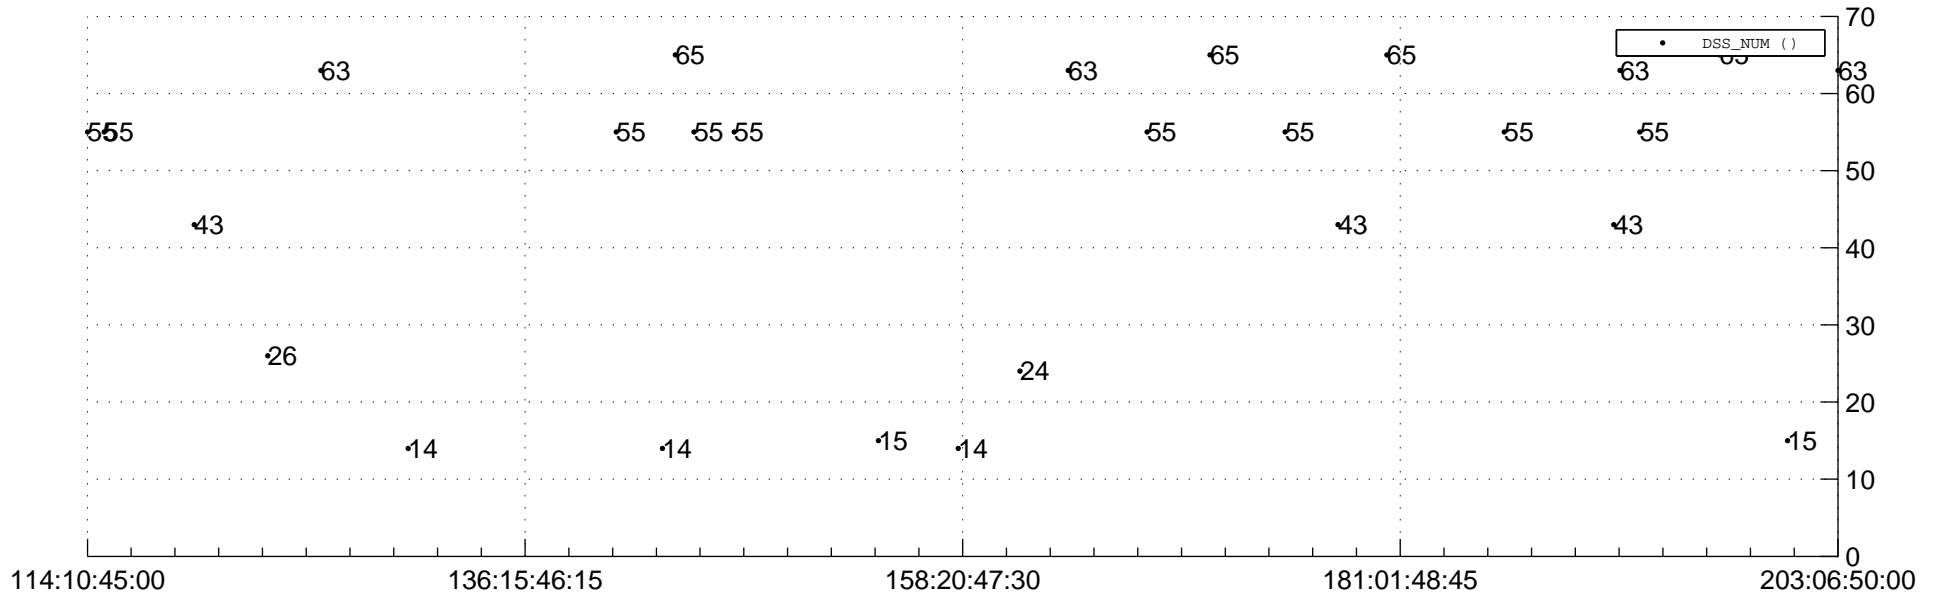

STEREO AHEAD Downlink Performance 2014:204

Number_of_Dropped_Frame

DSS_Station

Spacecraft Time (2014:114:10:45:00.000 -2014:203:06:50:00.000)

/disks/d81/project/stereo/mops/assessment/ahead/automation/output/engdump/yesterday/ahead_dp_2014_204.csv