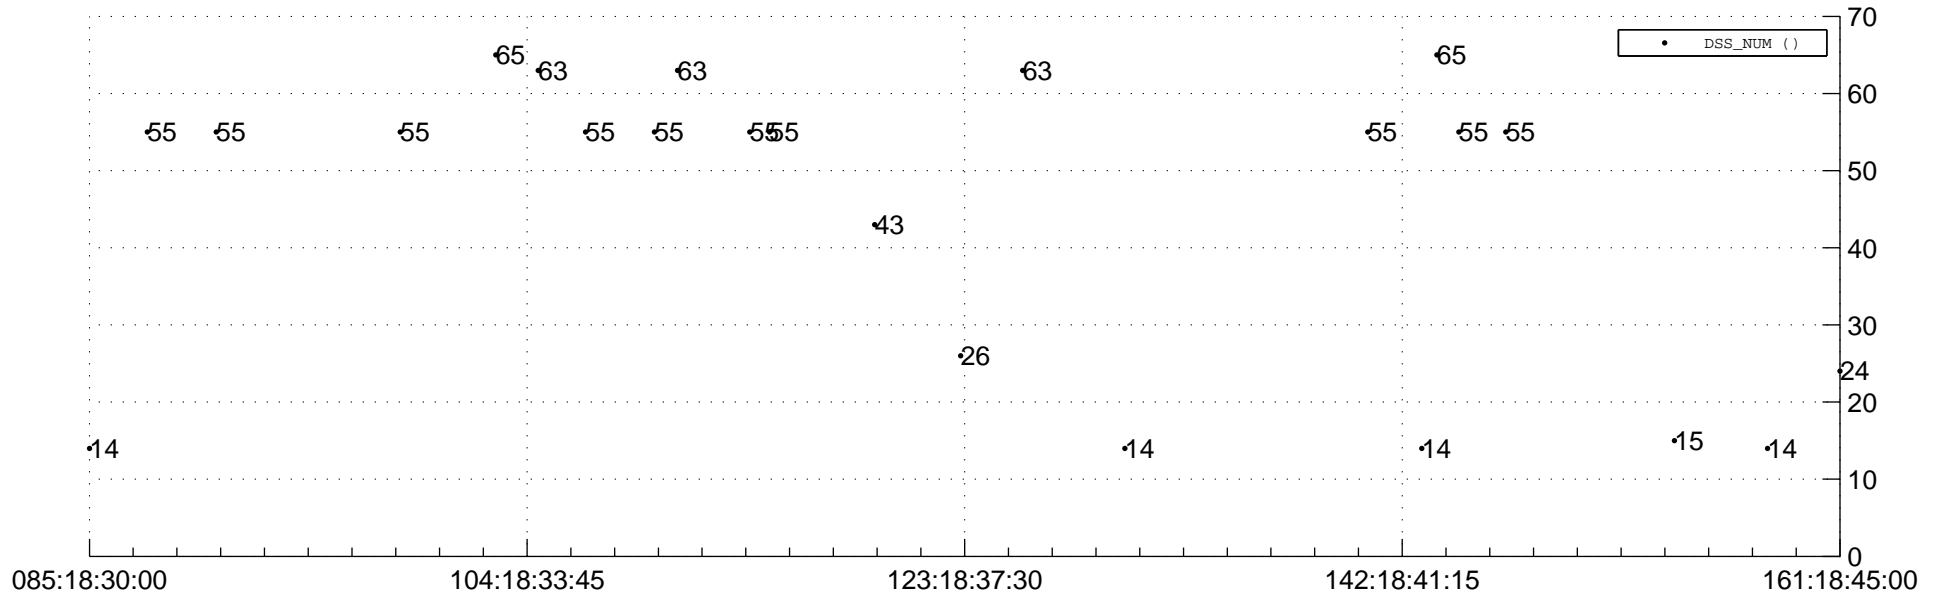

STEREO AHEAD Downlink Performance 2014:163

Number_of_Dropped_Frame

DSS_Station

Spacecraft Time (2014:085:18:30:00.000 -2014:161:18:45:00.000)

/disks/d81/project/stereo/mops/assessment/ahead/automation/output/engdump/yesterdaily/ahead_dp_2014_163.csv