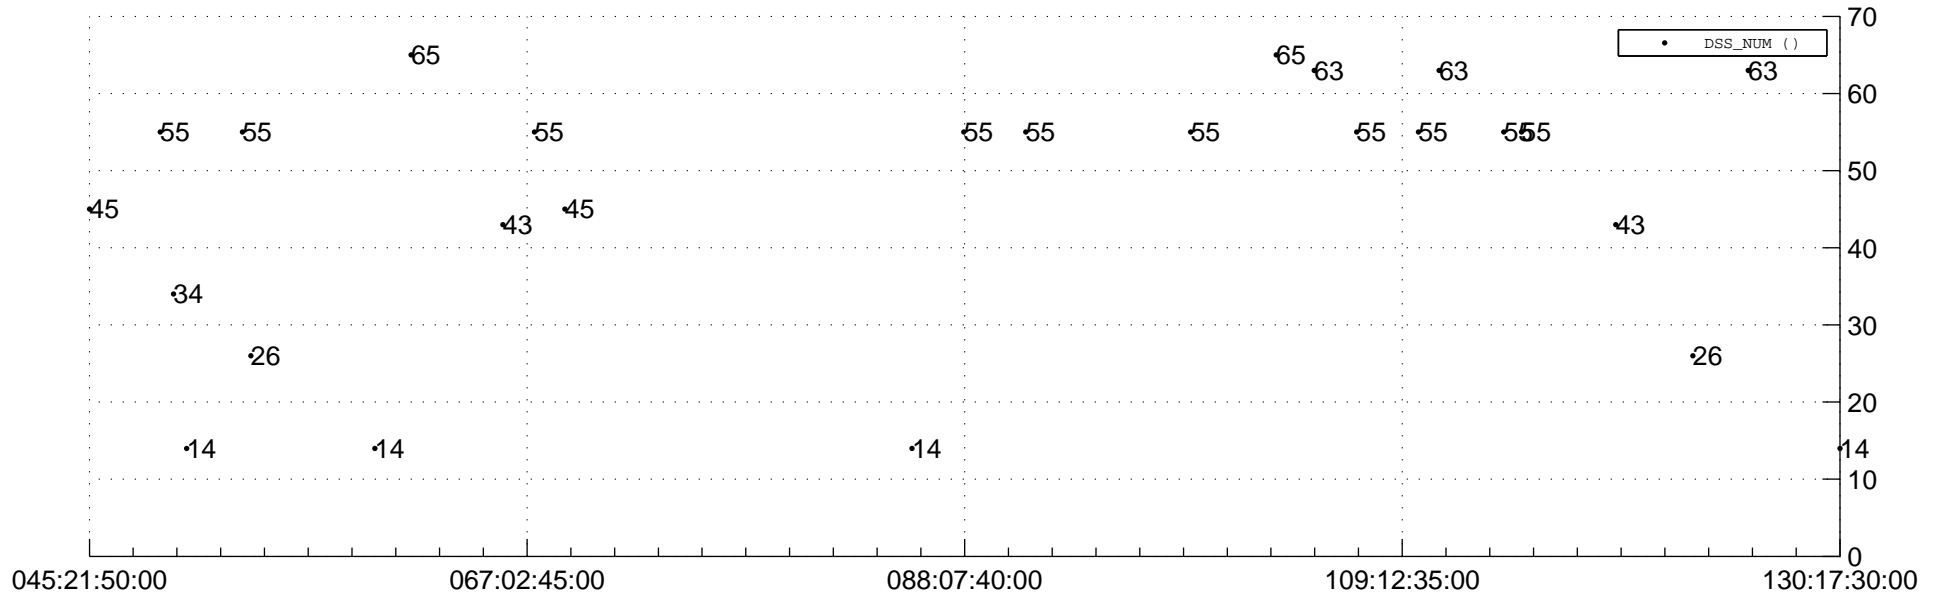

STEREO AHEAD Downlink Performance 2014:134

Number_of_Dropped_Frame

DSS_Station

Spacecraft Time (2014:045:21:50:00.000 -2014:130:17:30:00.000)

/disks/d81/project/stereo/mops/assessment/ahead/automation/output/engdump/yesterdaily/ahead_dp_2014_134.csv