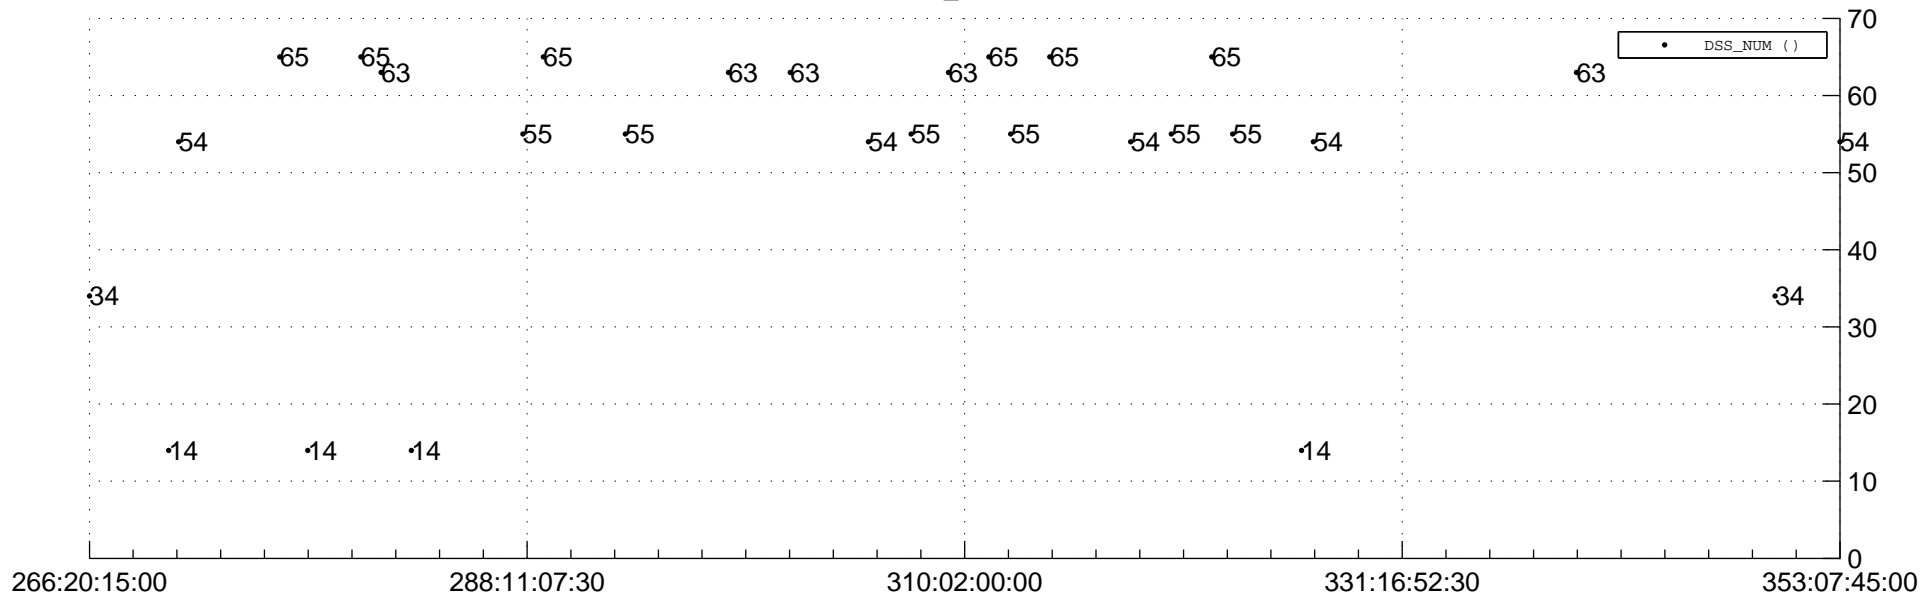

STEREO AHEAD Downlink Performance 2013:355

Number\_of\_Dropped\_Frame

DSS\_Station

Spacecraft Time (2013:266:20:15:00.000 –2013:353:07:45:00.000)

/disks/d81/project/stereo/mops/assessment/ahead/automation/output/engdump/yesterdaily/ahead\_dp\_2013\_355.csv