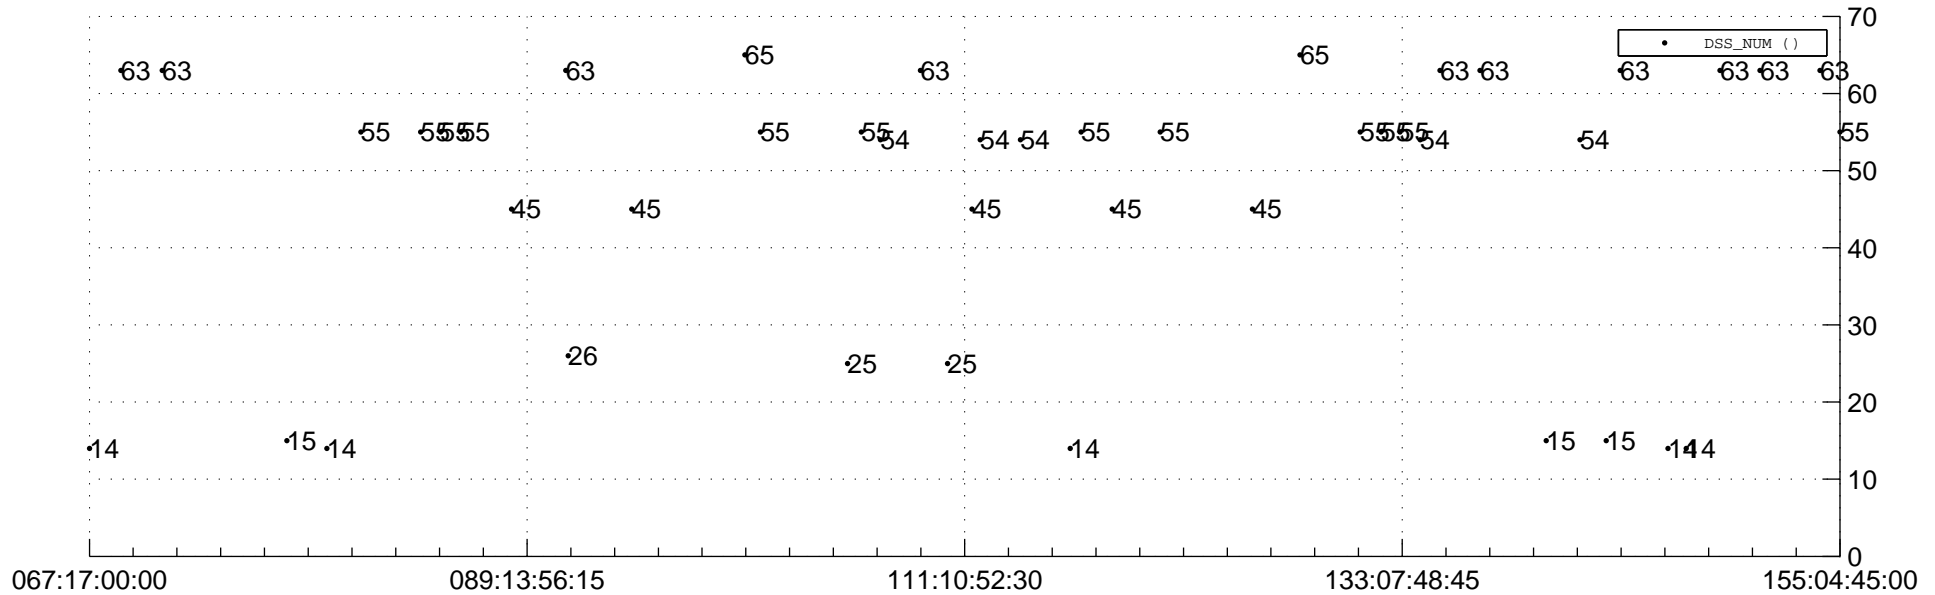

STEREO AHEAD Downlink Performance 2013:157

Number_of_Dropped_Frame

DSS_Station

Spacecraft Time (2013:067:17:00:00.000 –2013:155:04:45:00.000)

/disks/d81/project/stereo/mops/assessment/ahead/automation/output/engdump/yesterday/ahead_dp_2013_157.csv