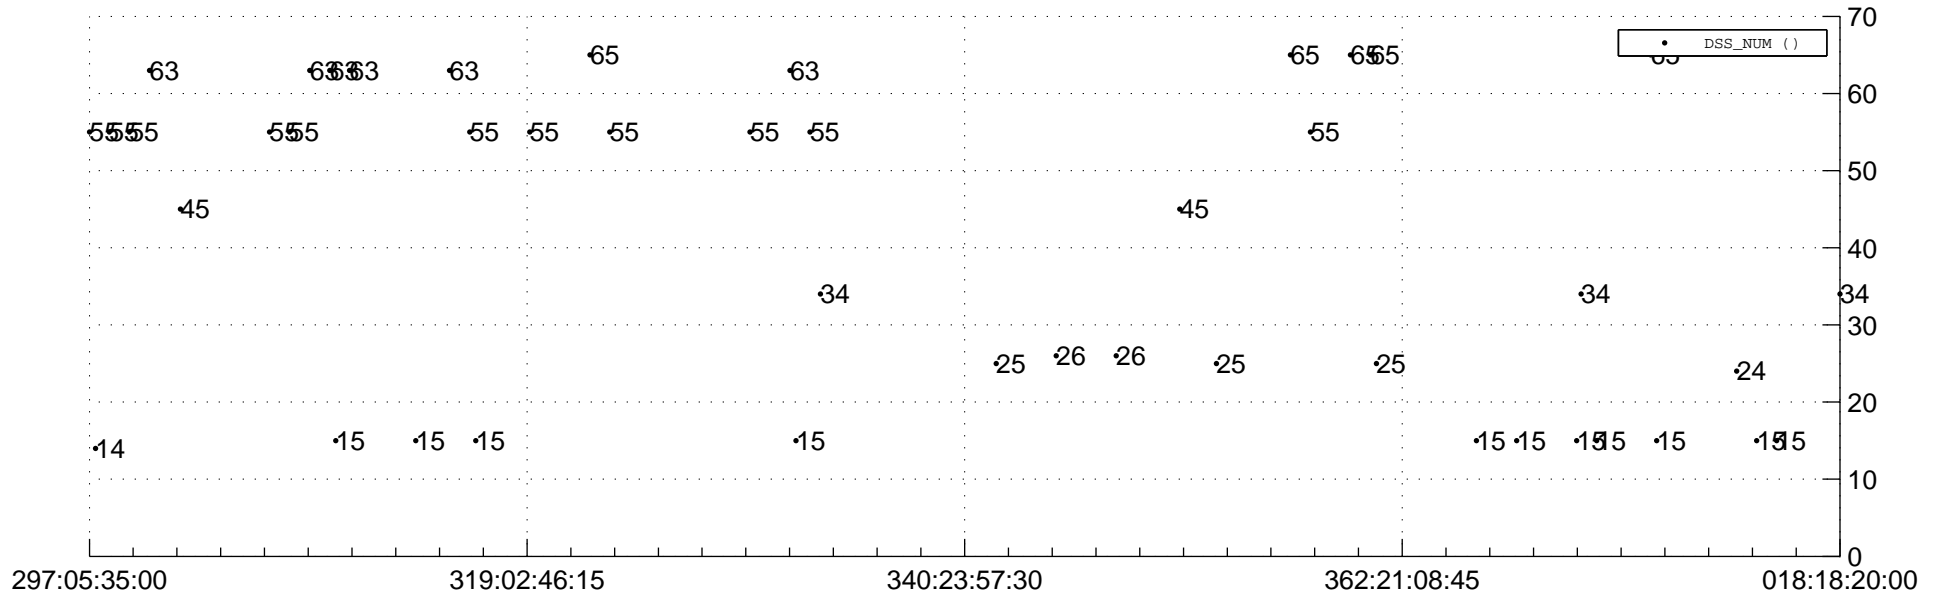

STEREO AHEAD Downlink Performance 2013:020

Number_of_Dropped_Frame

DSS_Station

Spacecraft Time (2012:297:05:35:00.000 -2013:018:18:20:00.000)

/disks/d10/project/stereo/mops/assessment/ahead/automation/output/engdump/yesterdaily/ahead_dp_2013_020.csv