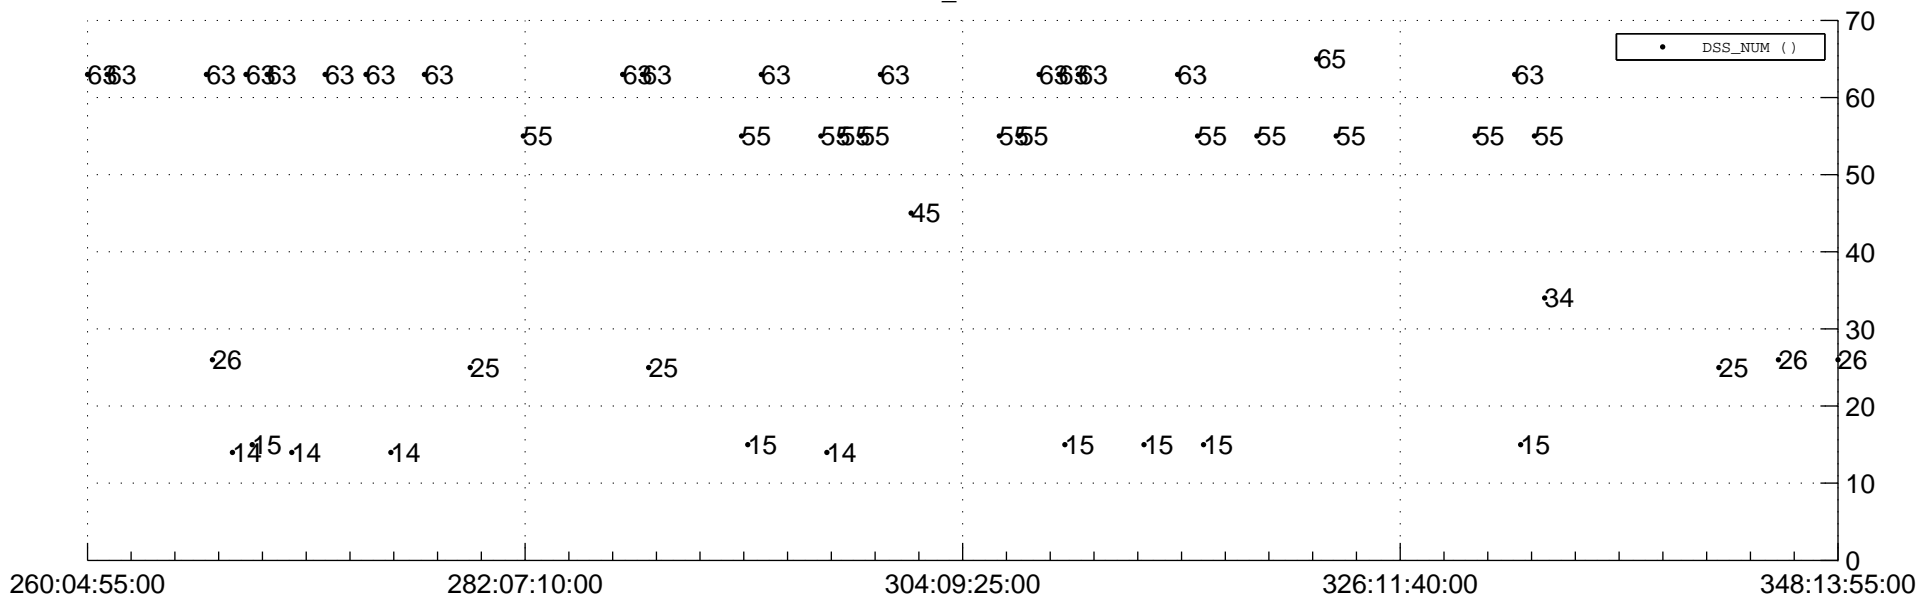

STEREO AHEAD Downlink Performance 2012:349

Number_of_Dropped_Frame

DSS_Station

Spacecraft Time (2012:260:04:55:00.000 -2012:348:13:55:00.000)

/disks/d10/project/stereo/mops/assessment/ahead/automation/output/engdump/yesterdaily/ahead_dp_2012_349.csv