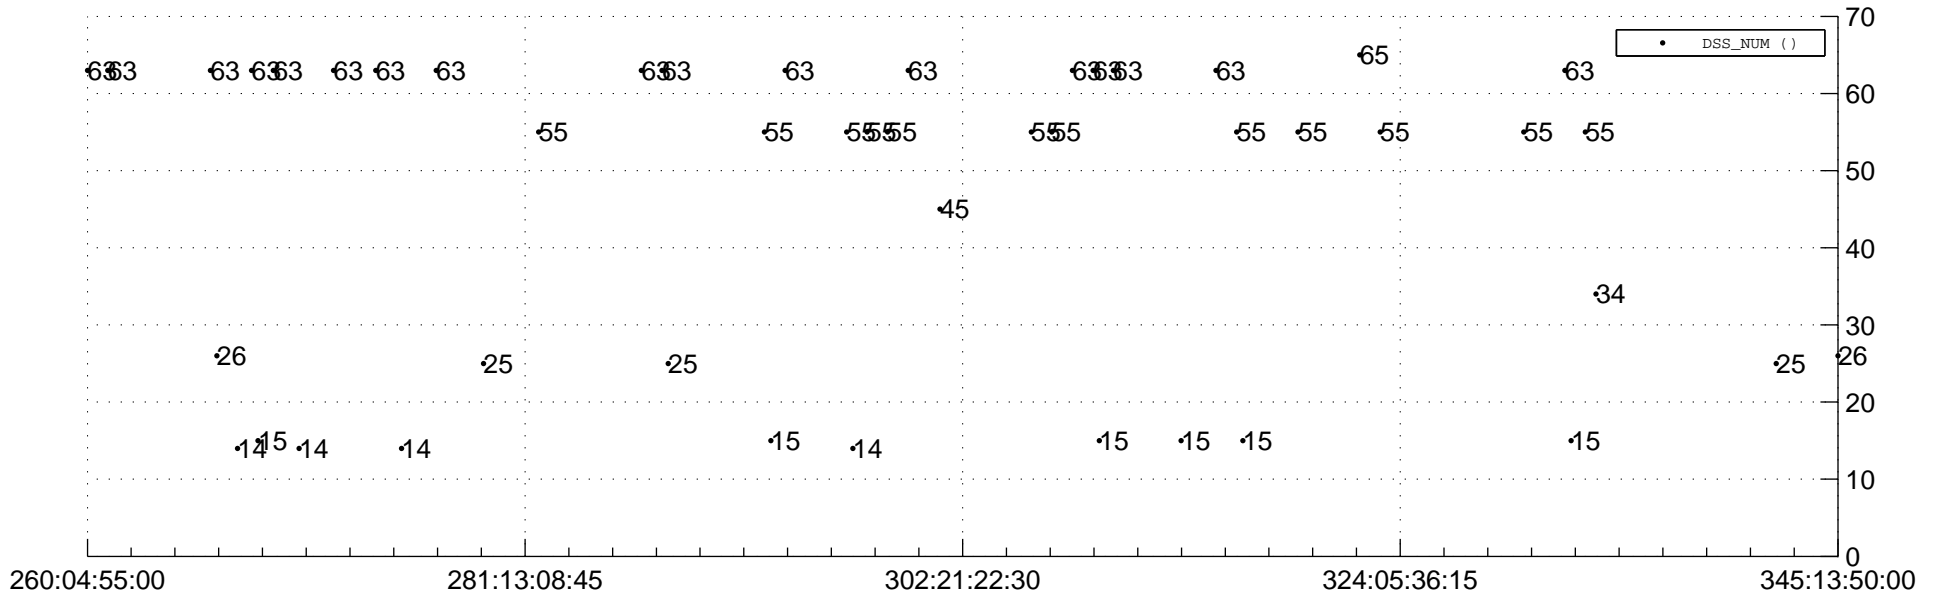

STEREO AHEAD Downlink Performance 2012:348

Number_of_Dropped_Frame

DSS_Station

Spacecraft Time (2012:260:04:55:00.000 -2012:345:13:50:00.000)

/disks/d10/project/stereo/mops/assessment/ahead/automation/output/engdump/yesterday/ahead_dp_2012_348.csv