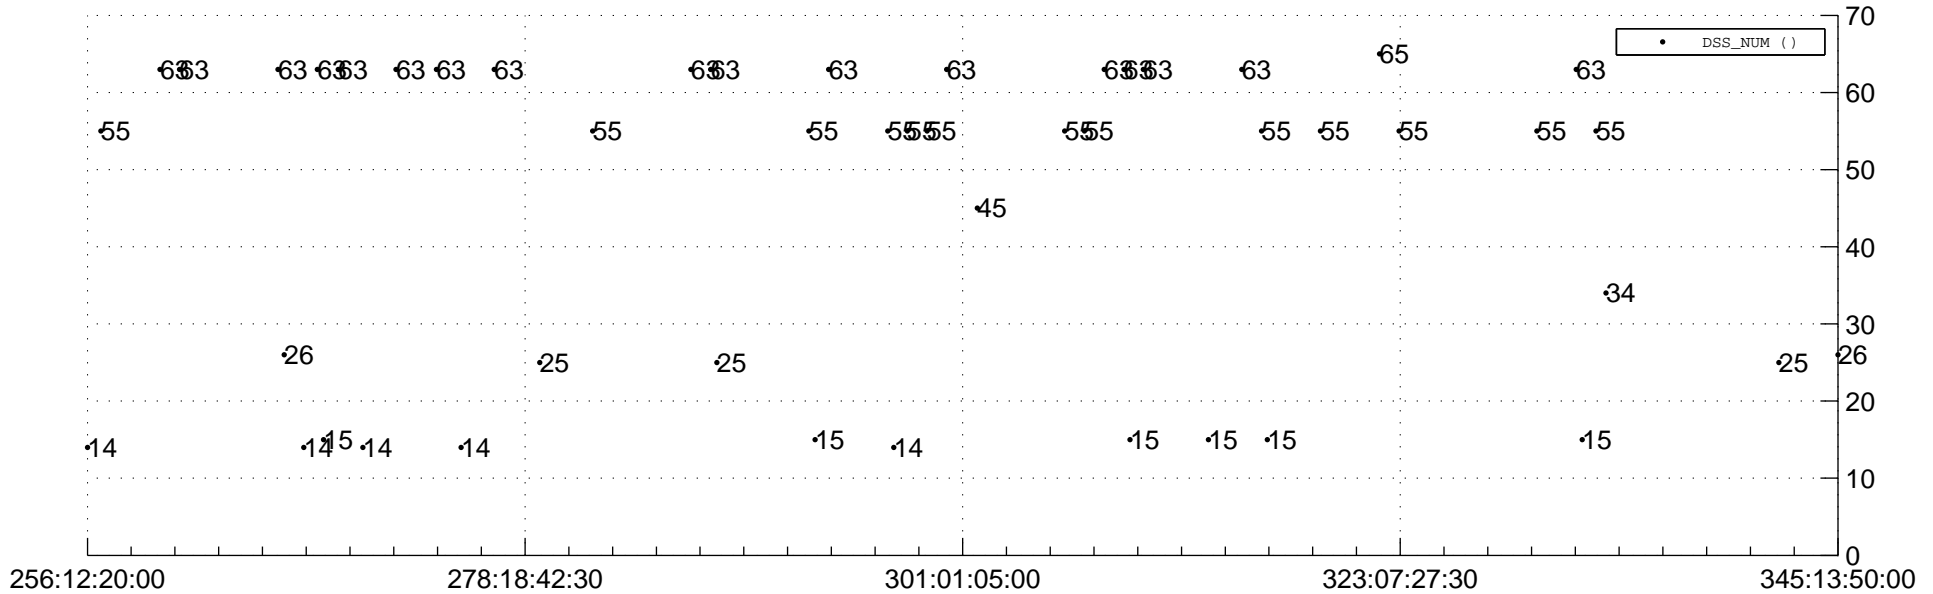

STEREO AHEAD Downlink Performance 2012:346

Number_of_Dropped_Frame

DSS_Station

Spacecraft Time (2012:256:12:20:00.000 –2012:345:13:50:00.000)

/disks/d10/project/stereo/mops/assessment/ahead/automation/output/engdump/yesterday/ahead_dp_2012_346.csv