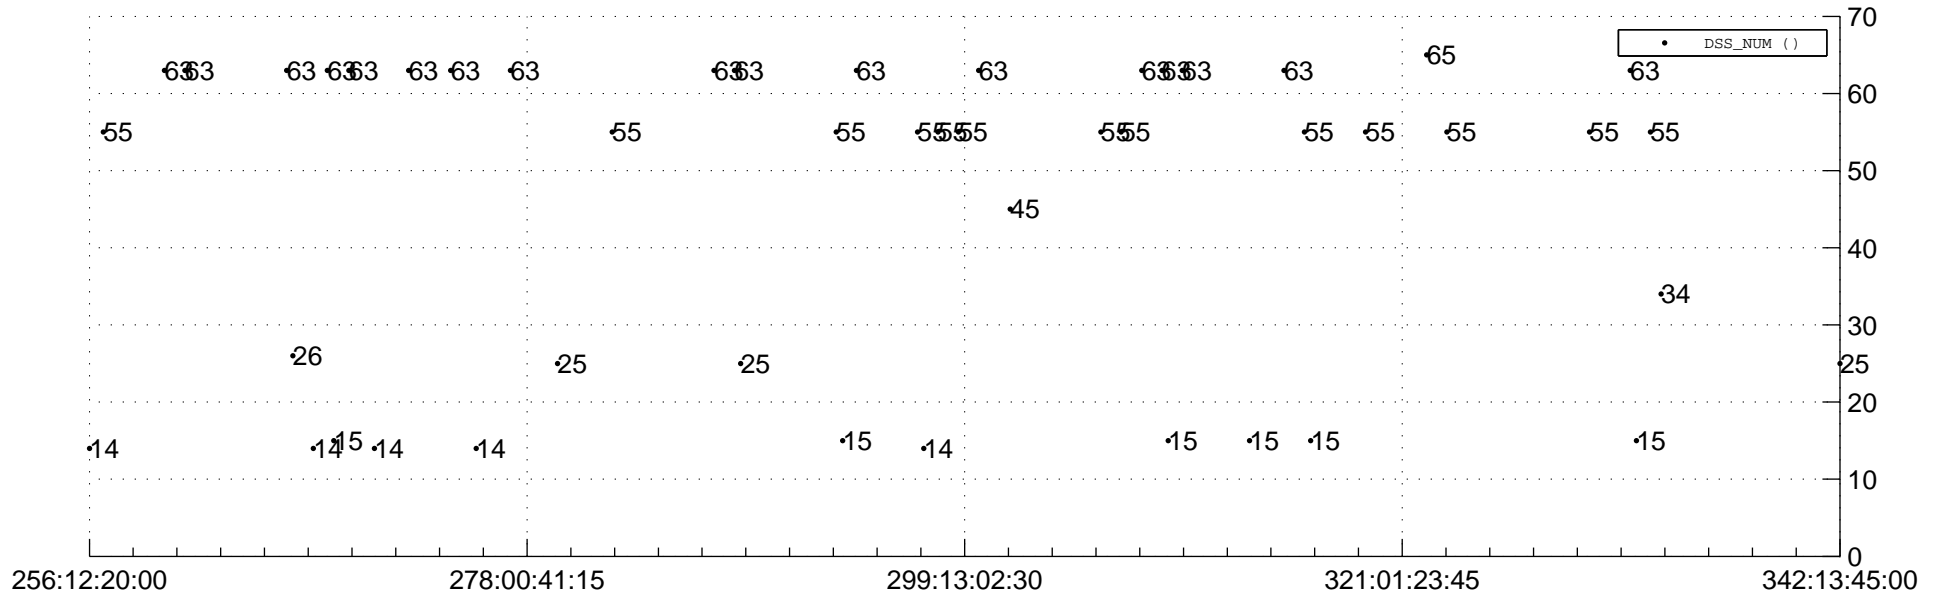

STEREO AHEAD Downlink Performance 2012:344

Number_of_Dropped_Frame

DSS_Station

Spacecraft Time (2012:256:12:20:00.000 -2012:342:13:45:00.000)

/disks/d10/project/stereo/mops/assessment/ahead/automation/output/engdump/yesterdaily/ahead_dp_2012_344.csv