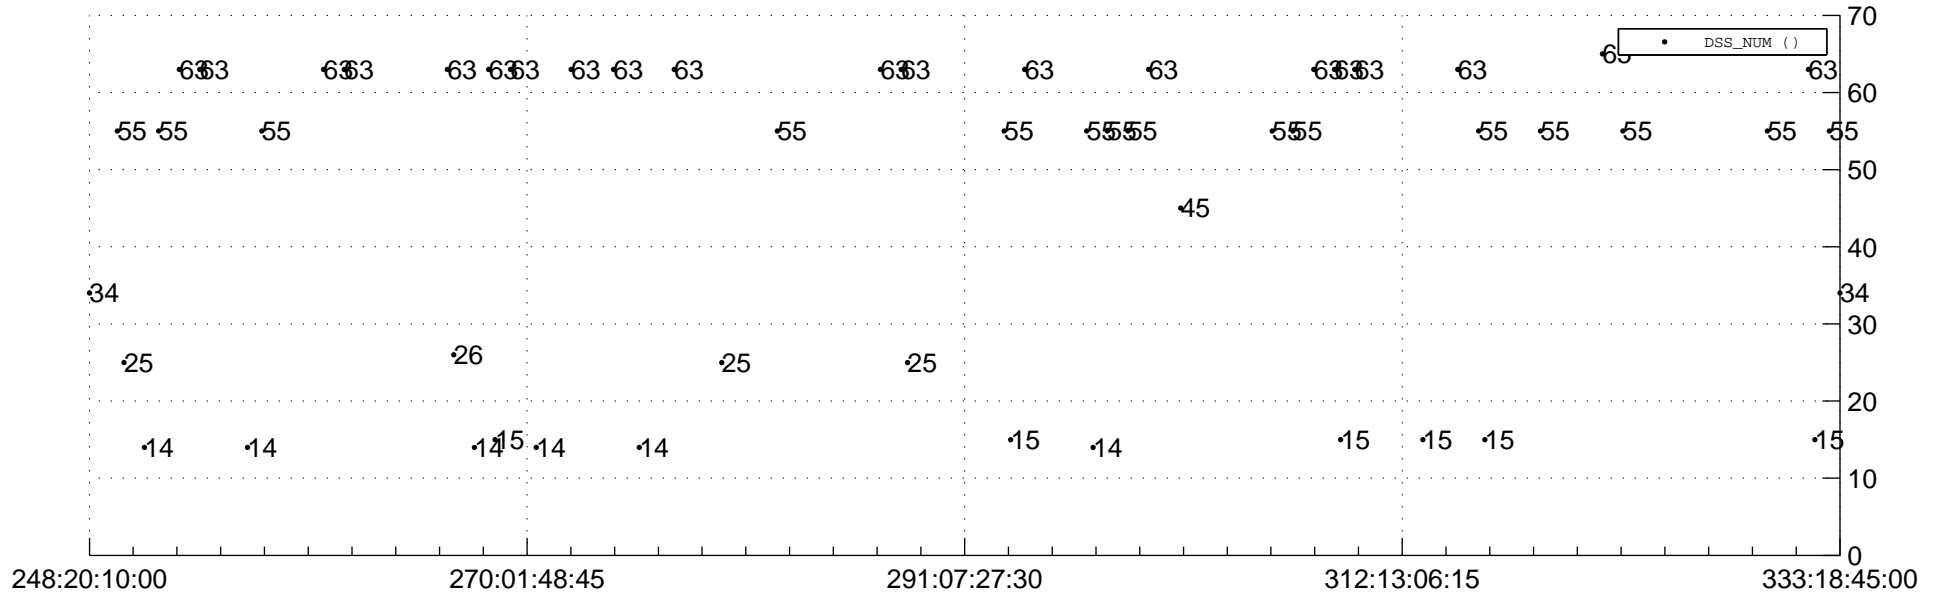

STEREO AHEAD Downlink Performance 2012:338

Number_of_Dropped_Frame

DSS_Station

Spacecraft Time (2012:248:20:10:00.000 -2012:333:18:45:00.000)

/disks/d10/project/stereo/mops/assessment/ahead/automation/output/engdump/yesterday/ahead_dp_2012_338.csv