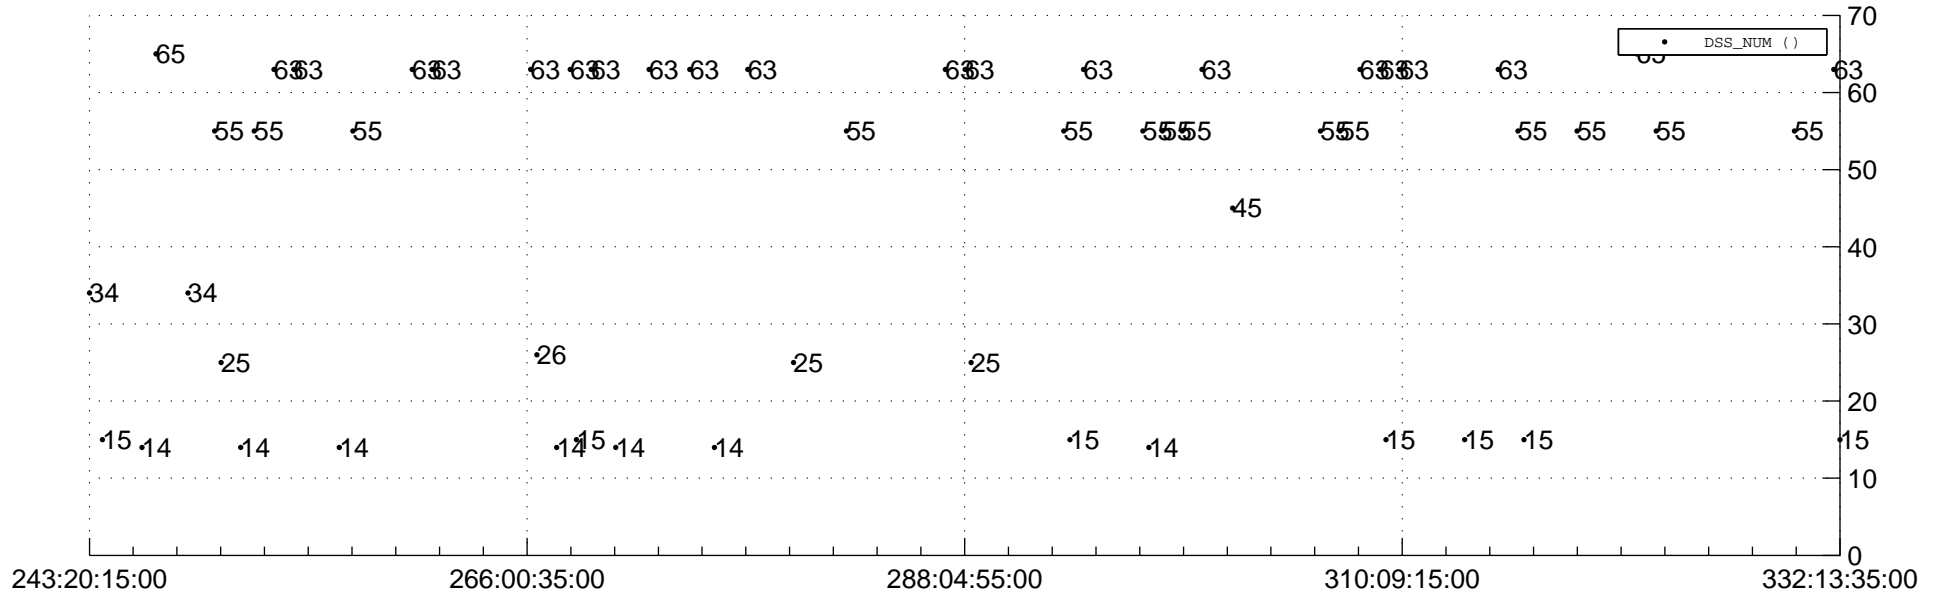

STEREO AHEAD Downlink Performance 2012:333

Number_of_Dropped_Frame

DSS_Station

Spacecraft Time (2012:243:20:15:00.000 -2012:332:13:35:00.000)

/disks/d10/project/stereo/mops/assessment/ahead/automation/output/engdump/yesterday/ahead_dp_2012_333.csv