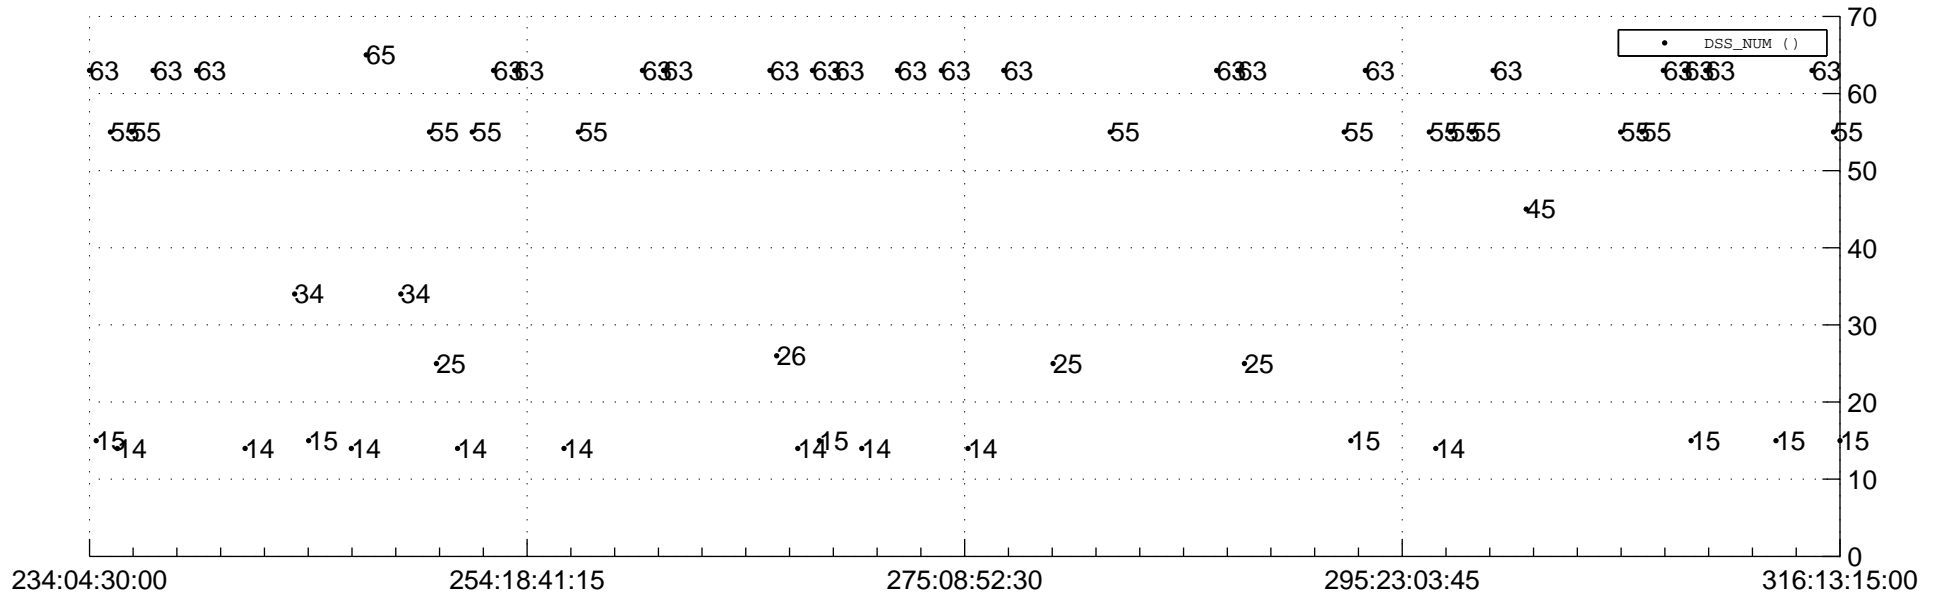

STEREO AHEAD Downlink Performance 2012:318

Number_of_Dropped_Frame

DSS_Station

Spacecraft Time (2012:234:04:30:00.000 -2012:316:13:15:00.000)

/disks/d10/project/stereo/mops/assessment/ahead/automation/output/engdump/yesterday/ahead_dp_2012_318.csv