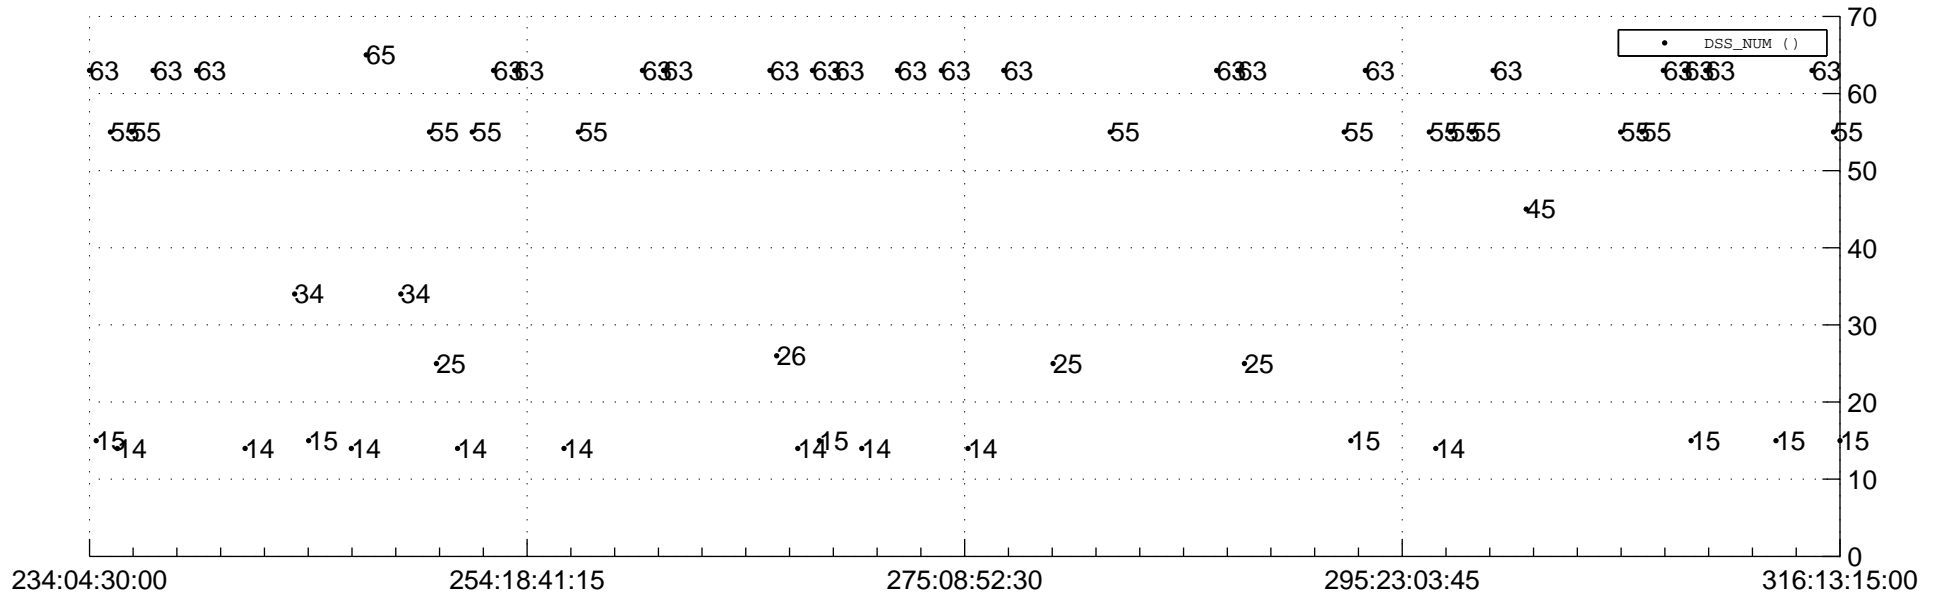

# STEREO AHEAD Downlink Performance 2012:317

## Number\_of\_Dropped\_Frame

## DSS\_Station

Spacecraft Time (2012:234:04:30:00.000 -2012:316:13:15:00.000)

/disks/d10/project/stereo/mops/assessment/ahead/automation/output/engdump/yesterday/ahead\_dp\_2012\_317.csv

Date Created: 11/12/2012 10:57:15 AM