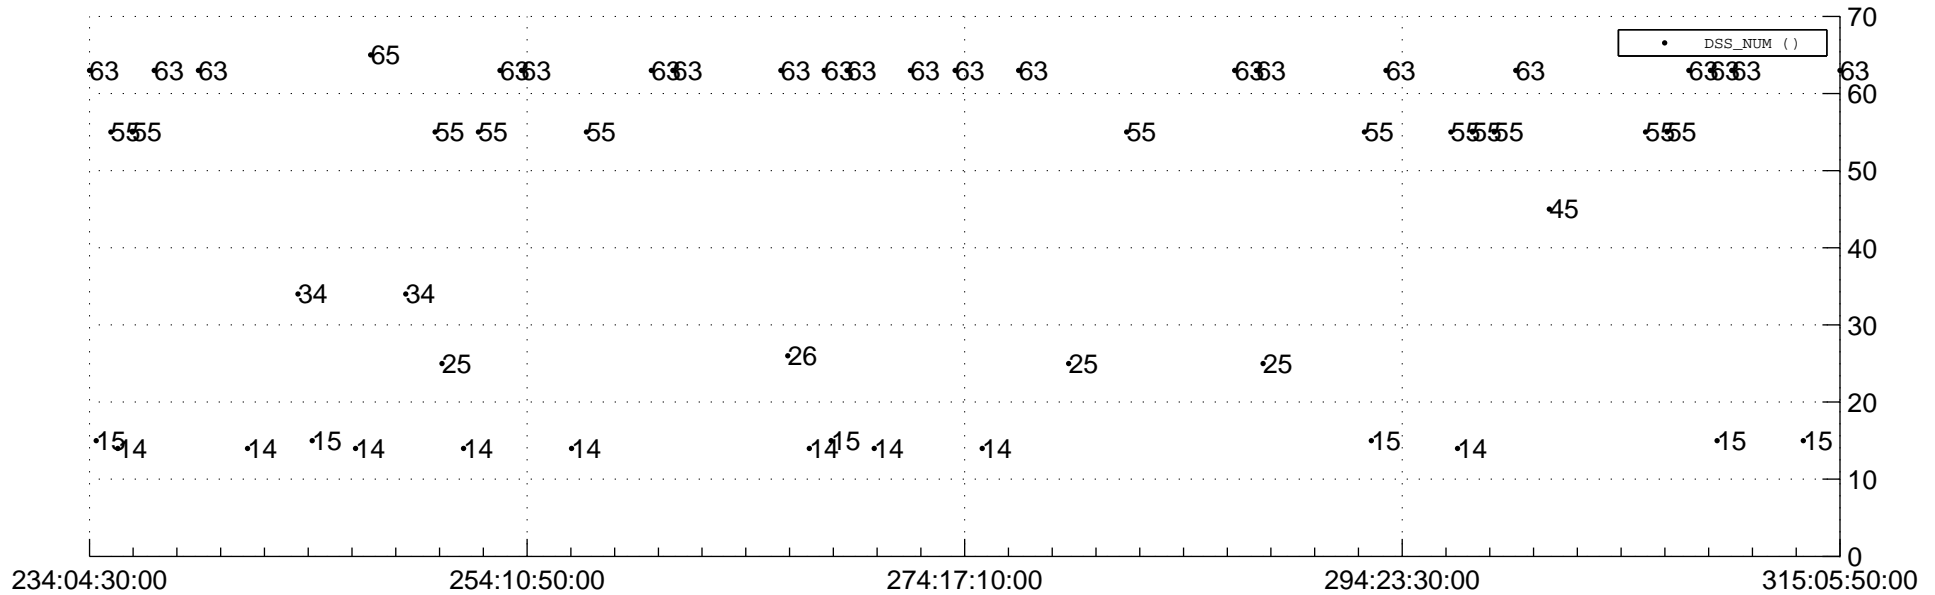

# STEREO AHEAD Downlink Performance 2012:315

## Number\_of\_Dropped\_Frame

## DSS\_Station

Spacecraft Time (2012:234:04:30:00.000 -2012:315:05:50:00.000)

/disks/d10/project/stereo/mops/assessment/ahead/automation/output/engdump/yesterday/ahead\_dp\_2012\_315.csv

Date Created: 11/10/2012 10:28:56 AM