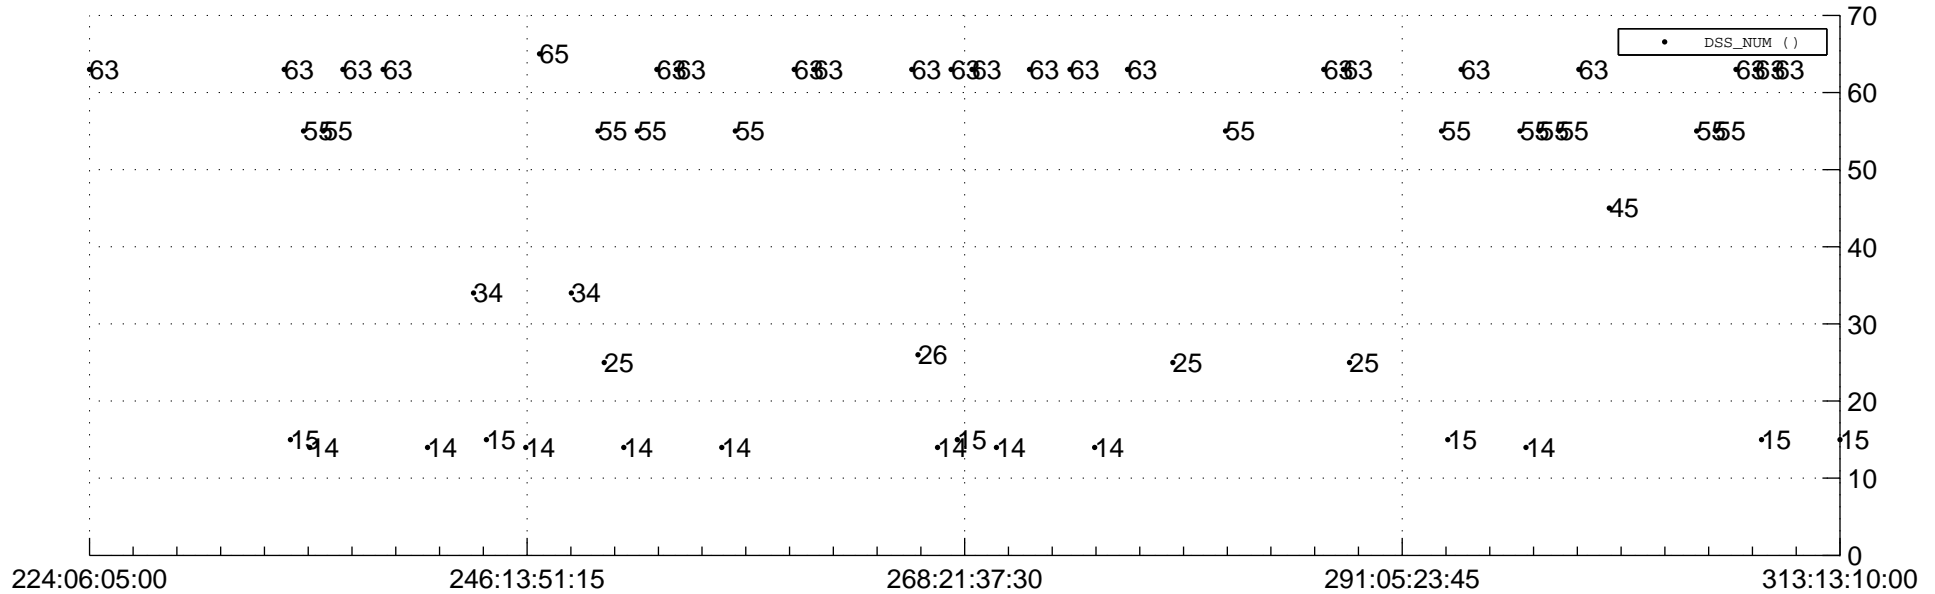

STEREO AHEAD Downlink Performance 2012:314

Number_of_Dropped_Frame

DSS_Station

Spacecraft Time (2012:224:06:05:00.000 -2012:313:13:10:00.000)

/disks/d10/project/stereo/mops/assessment/ahead/automation/output/engdump/yesterday/ahead_dp_2012_314.csv