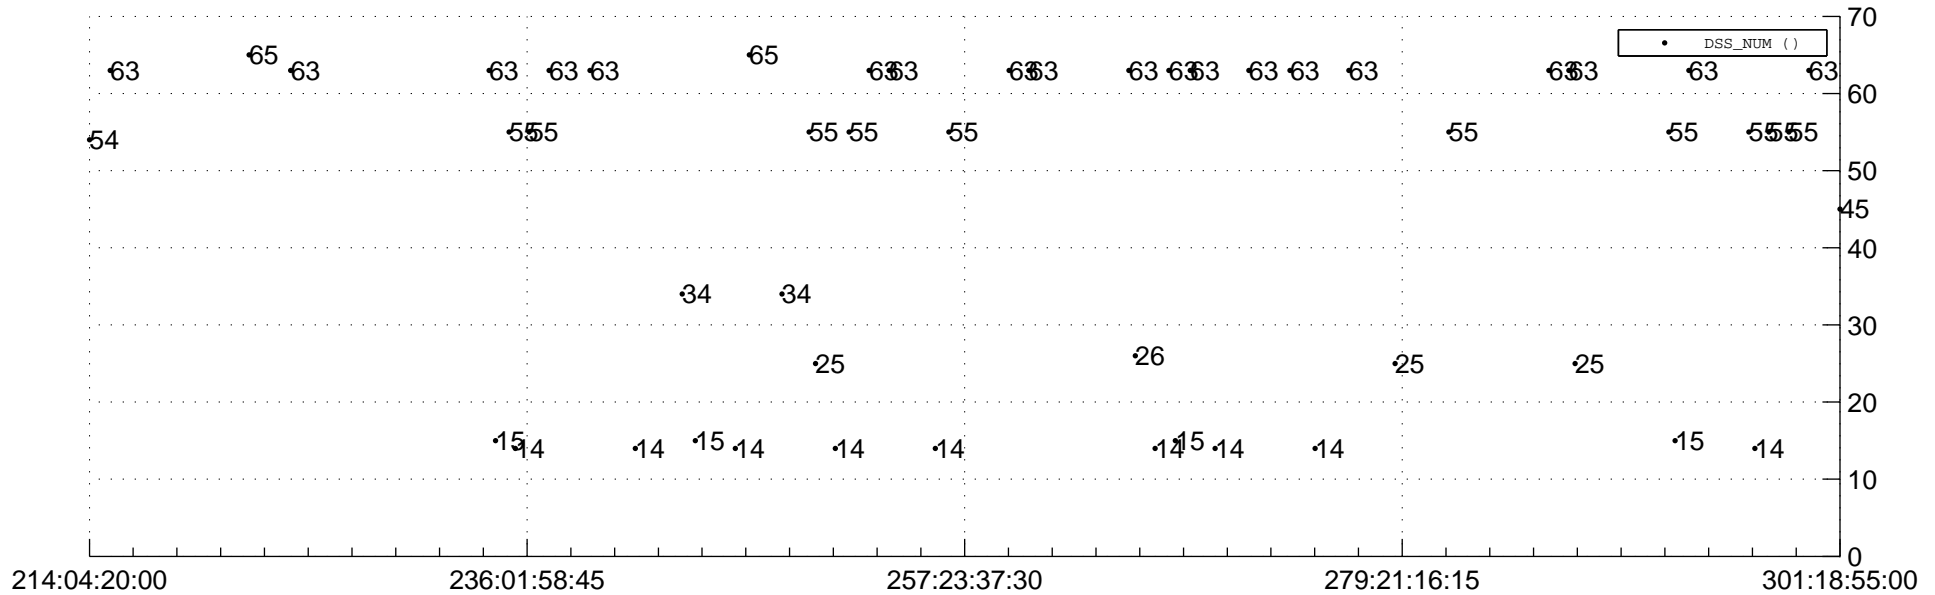

STEREO AHEAD Downlink Performance 2012:302

Number_of_Dropped_Frame

DSS_Station

Spacecraft Time (2012:214:04:20:00.000 -2012:301:18:55:00.000)

/disks/d10/project/stereo/mops/assessment/ahead/automation/output/engdump/yesterday/ahead_dp_2012_302.csv