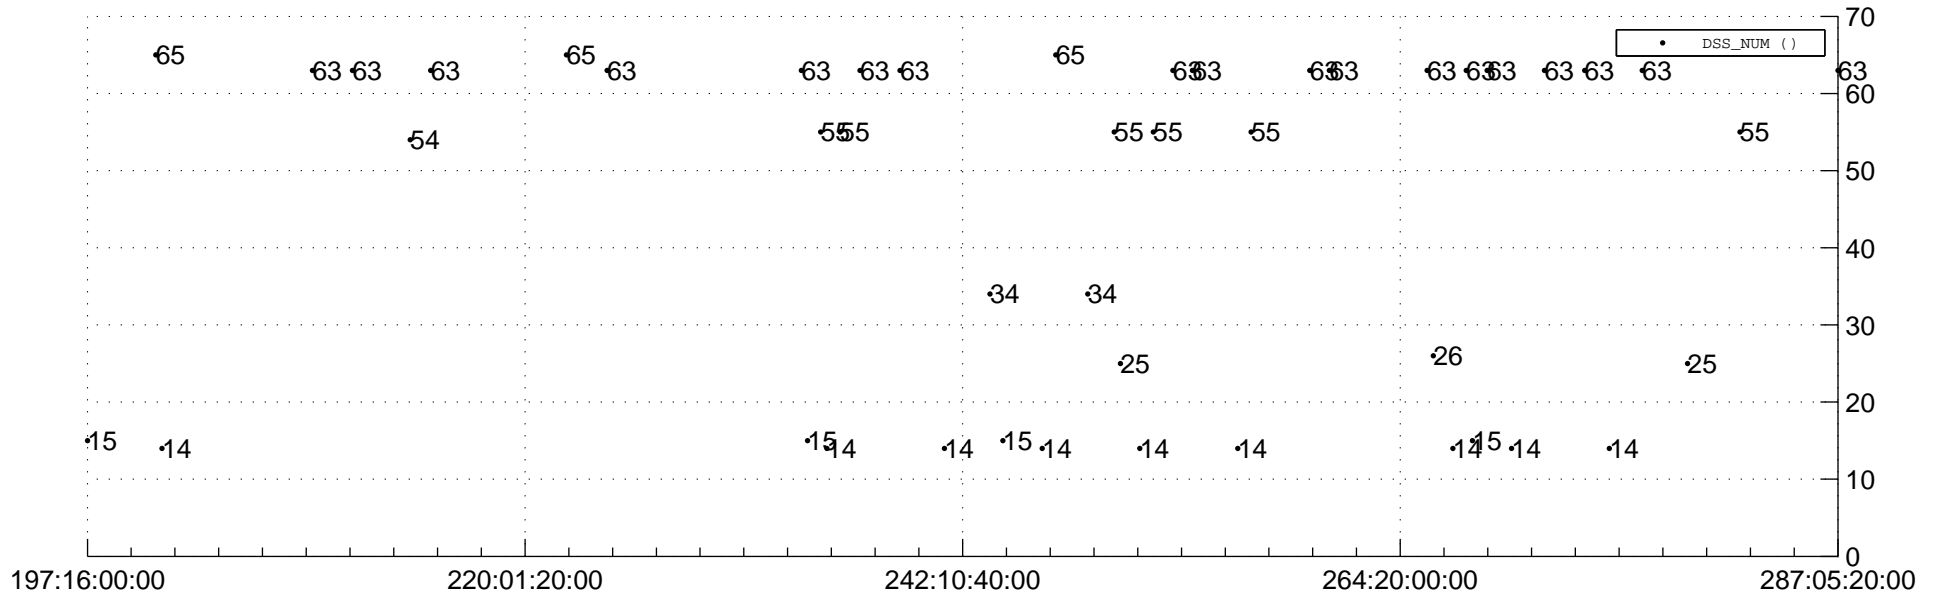

STEREO AHEAD Downlink Performance 2012:287

Number_of_Dropped_Frame

DSS_Station

Spacecraft Time (2012:197:16:00:00.000 -2012:287:05:20:00.000)

/disks/d10/project/stereo/mops/assessment/ahead/automation/output/engdump/yesterday/ahead_dp_2012_287.csv