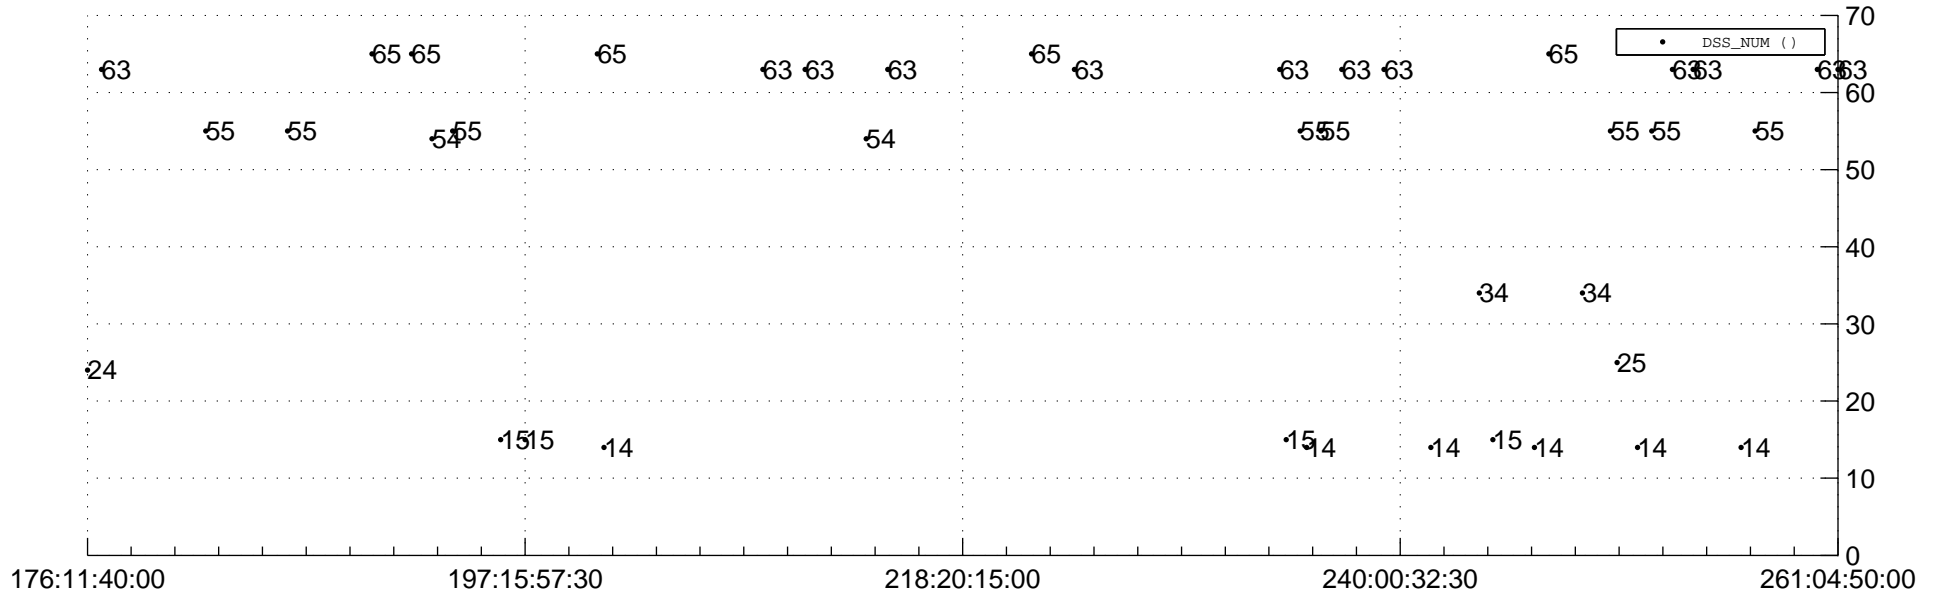

STEREO AHEAD Downlink Performance 2012:265

Number_of_Dropped_Frame

DSS_Station

Spacecraft Time (2012:176:11:40:00.000 -2012:261:04:50:00.000)

/disks/d10/project/stereo/mops/assessment/ahead/automation/output/engdump/yesterday/ahead_dp_2012_265.csv