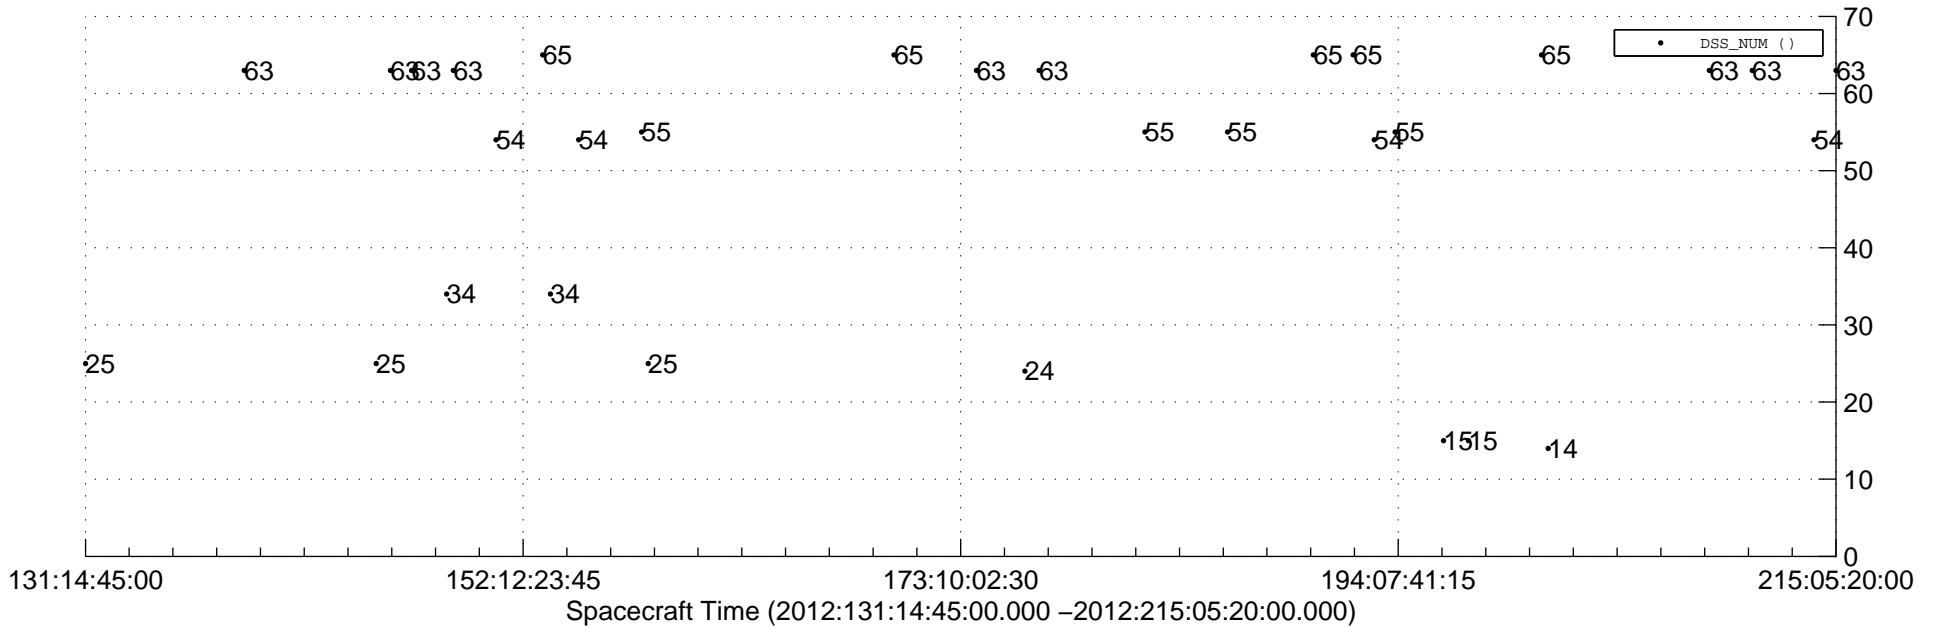

STEREO AHEAD Downlink Performance 2012:216

Number_of_Dropped_Frame

DSS_Station

Spacecraft Time (2012:131:14:45:00.000 -2012:215:05:20:00.000)