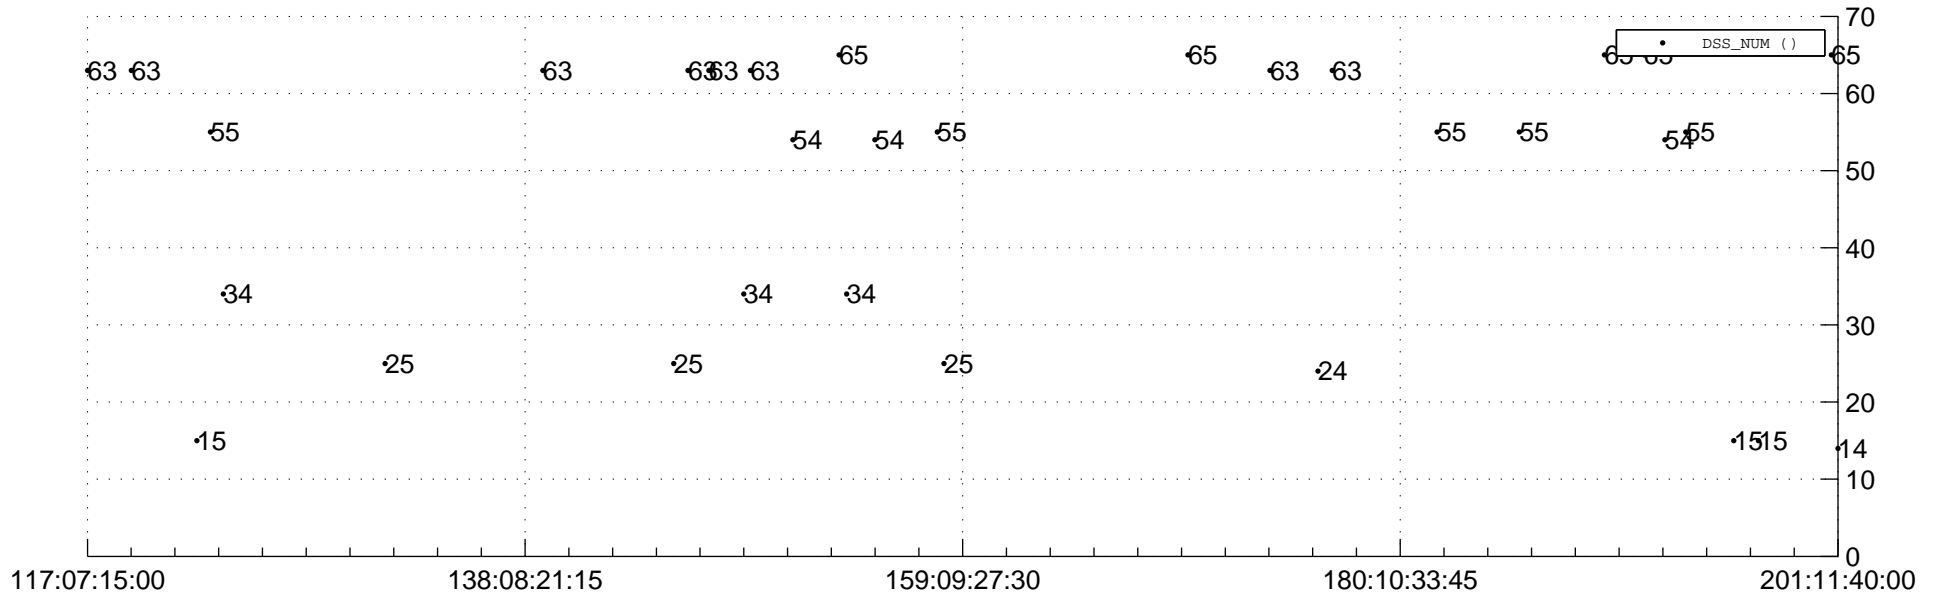

STEREO AHEAD Downlink Performance 2012:207

Number_of_Dropped_Frame

DSS_Station

Spacecraft Time (2012:117:07:15:00.000 -2012:201:11:40:00.000)

/disks/d10/project/stereo/mops/assessment/ahead/automation/output/engdump/yesterdaily/ahead_dp_2012_207.csv